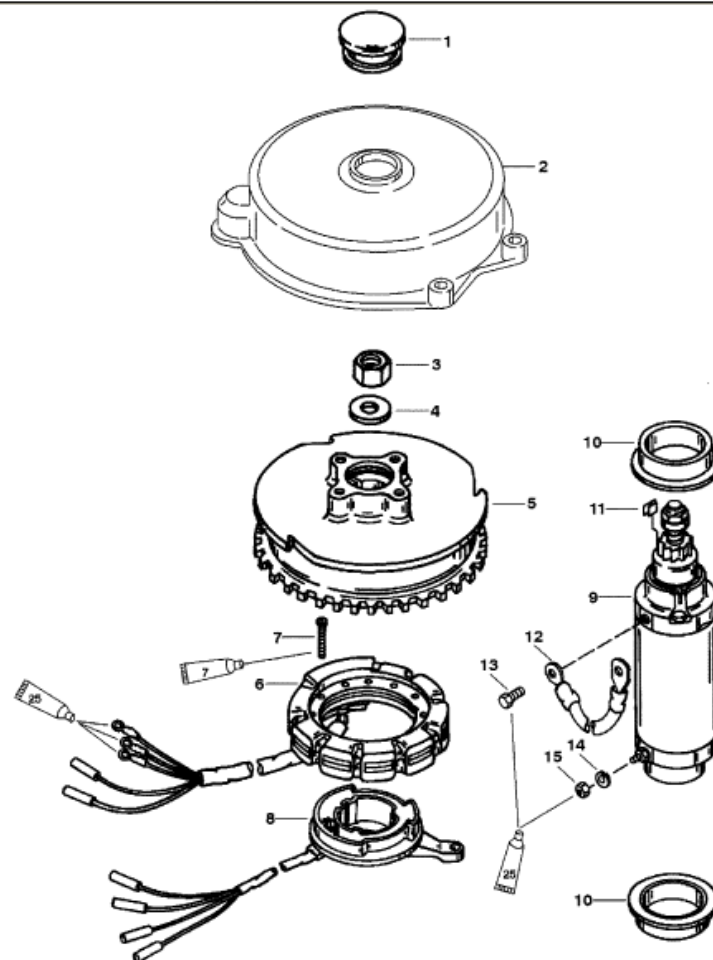

Parts List

Ref	Class	Part	Description	Qty	Comment	Footnote
1	19	89219	FLYWHEEL PLUG	1		
2		812777T 1	FLYWHEEL COVER	1		2
3	11	42979	NUT	1		
4	12	68229	WASHER	1		
5	261	9008A50	FLYWHEEL	1		2
6	398	9873A35	STATOR	1		
7	10	40073 30	SCREW	4		
8		99021A16	TRIGGER	1		
9	50	44369A 1	STARTER MOTOR	1		
10		56703	COLLAR	2		
11		57247	STOP	2		
12	84	88807A31	WIRE	1		
13	10	69035	SCREW	1		
14	13	26992	LOCKWASHER	1		
15	11	64015	NUT	1		

7 Loctite 271 (92-809820)
 25 Liquid Neoprene (92-25711-2)