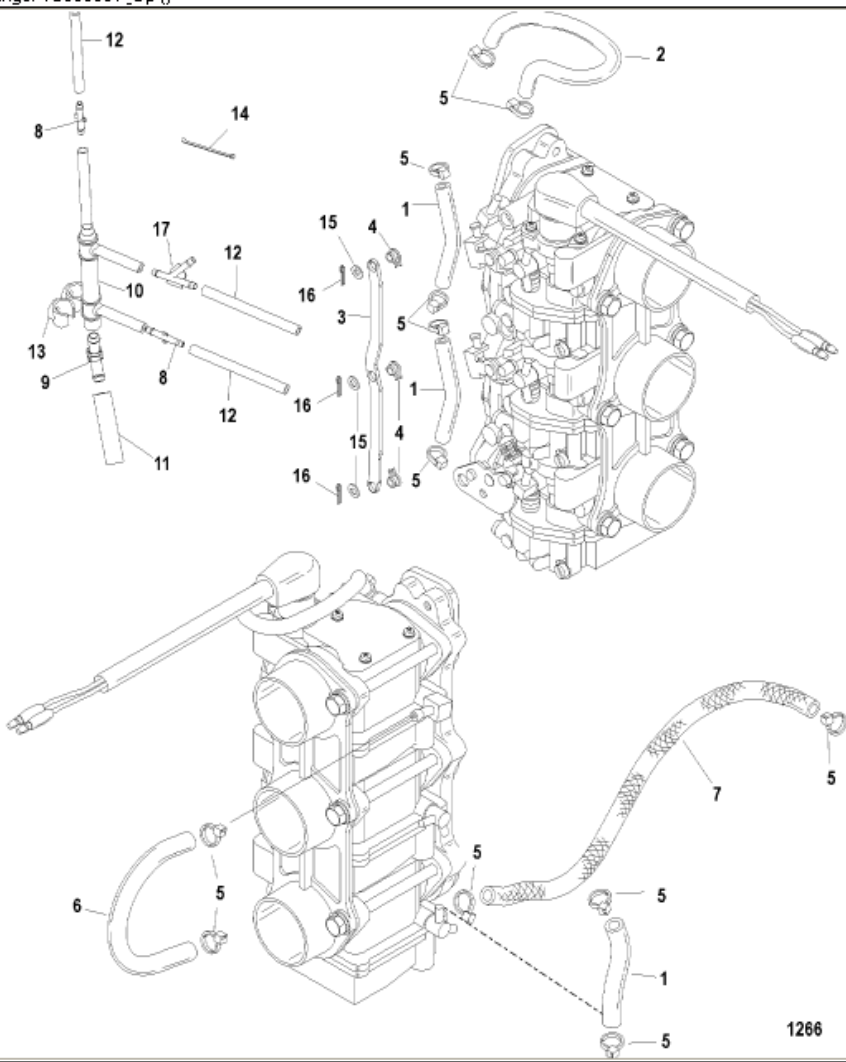

Parts List						
Ref	Class	Part	Description	Qty	Comment	Footnote
1	32	856607	HOSE	3		
2	32	856609	HOSE	1		
3		856610	LINKAGE	1		
4	23	803896	BUSHING	3		
5		823548T	CABLE TIE	12		
6	32	856613	HOSE	1		
7	32	856611	HOSE and SLEEVE	1		
8	22	822771	CONNECTOR	2		
9	22	878404	FITTING, (45 Degree)	1		
10	32	878423	HOSE	1		
11	32	856822 39	TUBING, (17.00 Inches Bulk) (Cut t	1		
12	32	878229 80	HOSE, (80MM)	3		
13	54	878425	CLIP	1		
14		56762	CABLE TIE, (4.00 Inches)	1		
15	12	854259 2	WASHER	3		
16	18	880850	COTTER PIN	3		
17	22	878593	Y-CONNECTOR	1		

1266