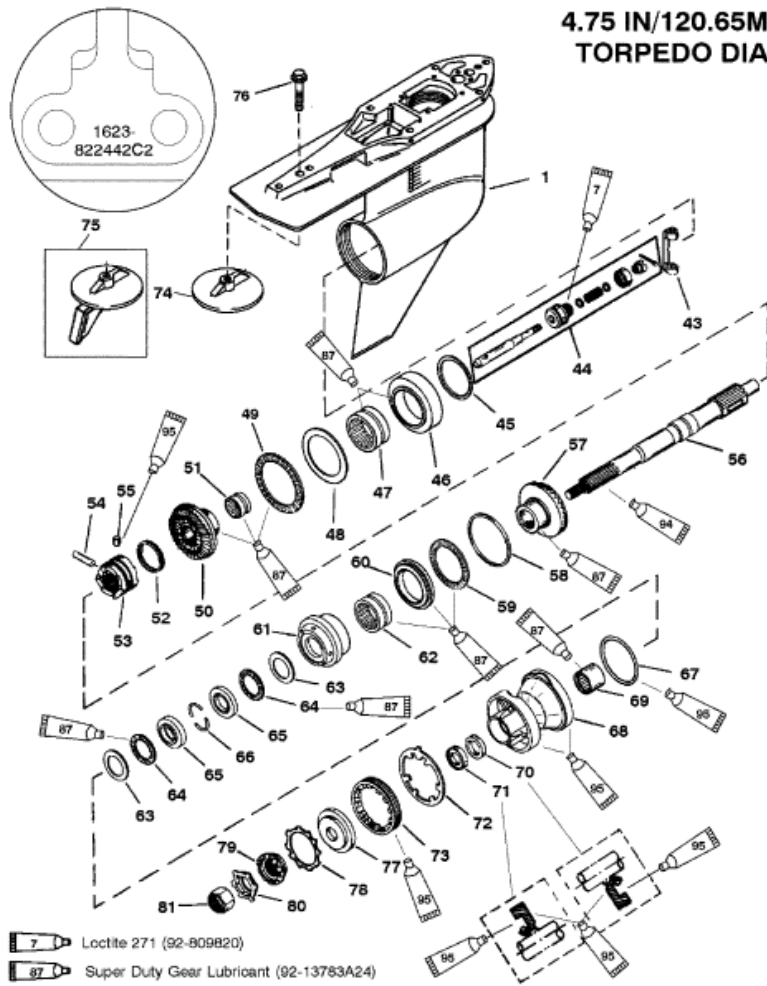

**4.75 IN/120.65MM
 TORPEDO DIA.**

Parts List

Ref	Class	Part	Description	Qty	Comment	Footnote
1	1623	822442A25	GEAR HOUSING	1	(BASIC-BLACK)	
1	1623	822442A26	GEAR HOUSING	1	(BASIC-GRAY) WHEN EXISTING	
59	31	15841	ROLLER BEARING	1		
60	12	17616	THRUST RING	1		
61		818292A 1	BEARING ADAPTOR ASSEMBLY	1		
62	31	814653	ROLLER BEARING	1		
63	12	18448	THRUST WASHER	2		
64	31	15842	THRUST BEARING	2		
65		818291 1	THRUST RACE	2		
66		814605	KEEPER	2		
67	25	31534	O RING	1		9
68		818290A 1	BEARING CARRIER ASSEMBLY	1		
69	31	30956	ROLLER BEARING	1		
70	26	14077	OIL SEAL (INSIDE)	1		9
71	26	76868	OIL SEAL (OUTSIDE)	1		9
72	14	18323	TAB WASHER	1		
73		79448	COVER	1		
74		76214A 5	ANODIC PLATE	1	THESE REPLACEMENT PARTS .	
75		822777A 1	TRIM TAB	1	(ANODIC) THESE REPLACEMEN	
75		822777 3	TRIM TAB	1	(BLACK ALUMINUM) THESE REF	
76	10	806327	SCREW	1	THESE REPLACEMENT PARTS .	
77	12	835467	THRUST HUB	1	THESE REPLACEMENT PARTS .	
78	13	42351 1	LOCKWASHER	1	THESE REPLACEMENT PARTS .	
79	12	31211A 2	WASHER	1	THESE REPLACEMENT PARTS .	
80	14	816629	TAB WASHER	1	THESE REPLACEMENT PARTS .	
81	11	52707A 1	PROPELLER NUT	1	THESE REPLACEMENT PARTS .	
-	26	816575A 5	G/H SEAL KIT	1		