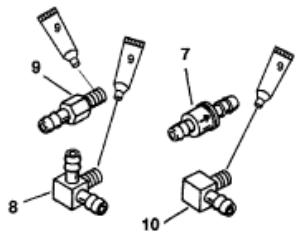

Parts List

Ref	Class	Part	Description	Qty	Comment	Footnote
1	32	99130122	TUBING (6 IN.)	5		3
2	32	99130122	TUBING (8-1/2 IN.)	3		3
3	32	99130122	TUBING (4 IN.)(REF. #31 ON "CYL	1		3
4	32	99130122	TUBING (22-1/2 IN.)(REF. #28 ON	1		3
5	32	99130122	TUBING (3 IN.)	3		3
6	32	99130122	TUBING (4-1/2 IN.)	1		3
7	21	14912	CHECK VALVE	6		3
8	22	824356	FITTING (REF. #34 ON "CYLINDE	3		3
9	22	824502	FITTING (REF. #8 ON "CYLINDE	3		3
10	22	76843	FITTING (REF. #11 ON "CYLINDE	3		3
11	21	42658	CHECK VALVE (REF. #14 ON "CY	2		3
12	21	815923	CHECK VALVE (REF. #16 ON "CY	2		3
13		821556	RETAINER (REF. #32 ON "CYLINI	1		3
14	22	827201	PIPE PLUG	3		3
-		<a href="#">823291A94</a>	POWERHEAD	1	(8 TOOTH SPLINES) (SEE POWE	13
-		<a href="#">809794A97</a>	POWERHEAD	1	(13 TOOTH SPLINES) (SEE POW	12
-		809793A97	POWERHEAD	1	(SEAPRO/MARATHON)	