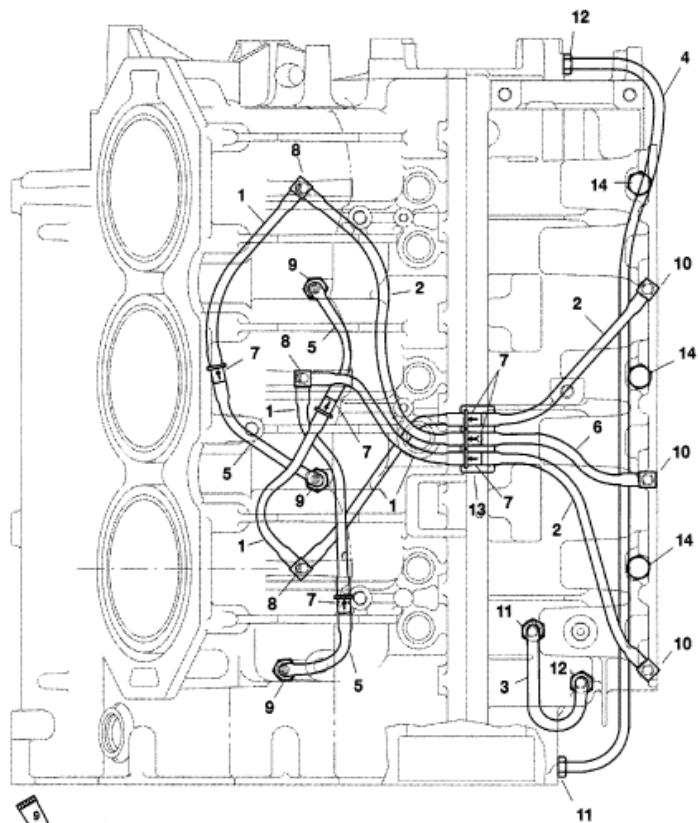

Parts List

Ref	Class	Part	Description	Qty	Comment	Footnote
1	32	99130122	TUBING (6 IN.)	5		3
2	32	99130122	TUBING (8-1/2 IN.)	3		3
3	32	99130122	TUBING (4 IN.)(REF. #31 ON "CYL	1		3
4	32	99130122	TUBING (22-1/2 IN.)(REF. #28 ON	1		3
5	32	99130122	TUBING (3 IN.)	3		3
6	32	99130122	TUBING (4-1/2 IN.)	1		3
7	21	14912	CHECK VALVE	6		3
8	22	824356	FITTING (REF. #34 ON "CYLINDE	3		3
9	22	824502	FITTING (REF. #8 ON "CYLINDE	3		3
10	22	76843	FITTING (REF. #11 ON "CYLINDE	3		3
11	21	42658	CHECK VALVE (REF. #14 ON "CY	2		3
12	21	815923	CHECK VALVE (REF. #16 ON "CY	2		3
13		821556	RETAINER (REF. #32 ON "CYLINI	1		3
14	22	827201	PIPE PLUG	3		3
-		<a href="#">823291A94</a>	POWERHEAD	1	(8 TOOTH SPLINES) (SEE POWE	13
-		<a href="#">809794A97</a>	POWERHEAD	1	(13 TOOTH SPLINES) (SEE POW	12
-		809793A97	POWERHEAD	1	(SEAPRO/MARATHON)	

Loctite PST Pipe Sealant (92-809822)