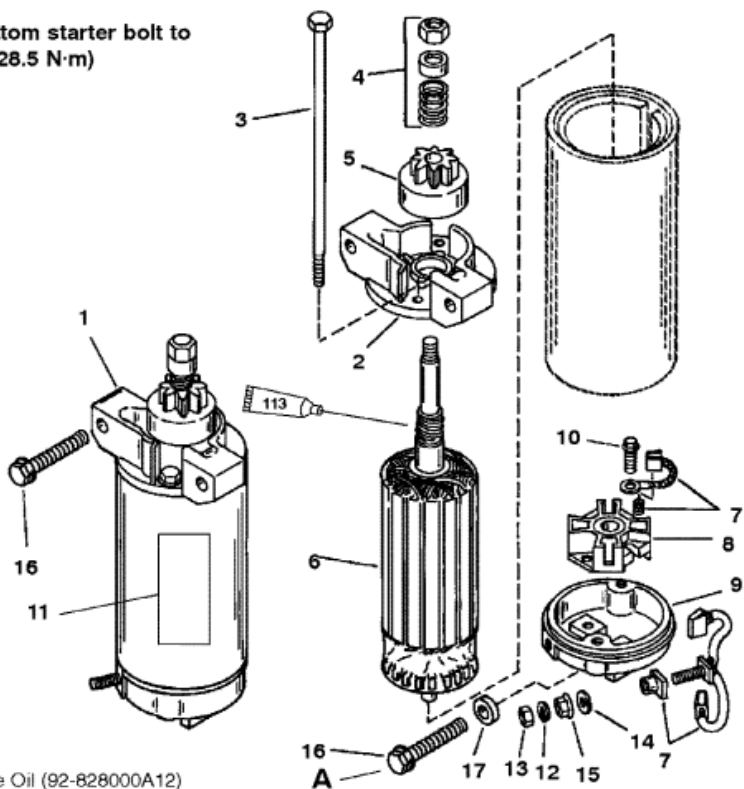

A – Torque bottom starter bolt to
 21.0 lb. ft. (28.5 N·m)

113 4 Cycle Oil (92-828000A12)

Parts List

Ref	Class	Part	Description	Qty	Comment	Footnote
1	50	833153	5 STARTER MOTOR	1		
2		823639	2 DRIVE CAP	1		
3	10	823641	1 THRU BOLT	2		
4		823640	1 DRIVE KIT	1		1
5		86177	1 PINION	1		
6		823638	1 ARMATURE	1		
7		75384	1 BRUSH/SPRING KIT	1		
8		61787	1 BRUSH HOLDER	1		
9		811901	1 COMMUTATOR CAP	1		
10		F15158	2 SCREW	2		
11	37	827282	2 DECAL-WARNING-HIGH VOLTAG	1		
12	13	26992	1 LOCKWASHER	1		
13	11	94330	2 NUT (1/4-20)	2		
14	13	26992	2 LOCKWASHER	2		
15	11	20890	1 NUT (1/4-20)	1		
16	10	818934	50 SCREW (M8 X 40)	3		
17	23	824921	1 SPACER	1	(USE WHERE APPLICABLE)	