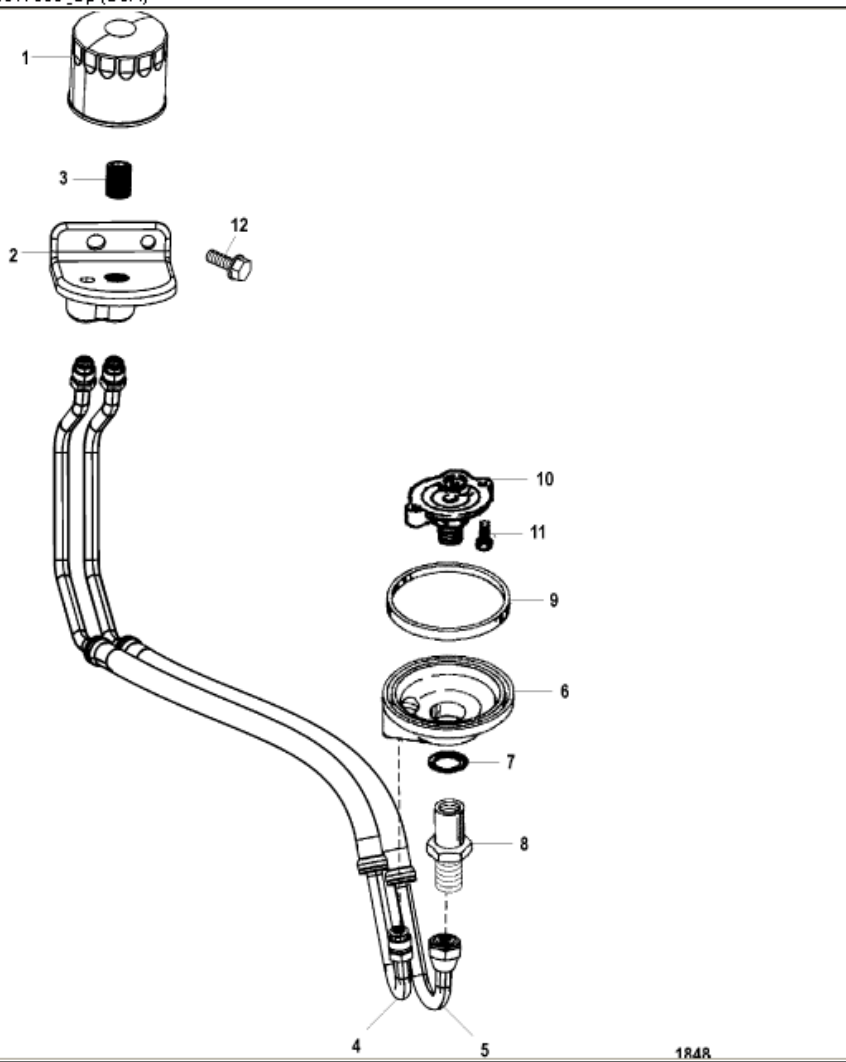

Parts List

1848

Ref	Class	Part	Description	Qty	Comment	Footnote
1	35	802885Q	OIL FILTER	1	(Quicksilver Brand)	
1	35	802885T	OIL FILTER	1	(Mercury Precision Parts Brand)	
2		863732T 1	BRACKET, Oil Filter	1		1
3	22	863485	FITTING, Oil Filter	1		
4	32	864557	HOSE, Oil	1	(From Adaptor)	1
4	32	865055	HOSE, Oil, V Drive	1	(From Adaptor)	1
5	32	864556	HOSE, Oil	1	(To Adaptor)	1
5	32	865056	HOSE, Oil, V Drive	1	(To Adaptor)	1
6	35	818400A 1	ADAPTOR	1		
7	26	42077	SEAL	1		2
8	22	806121	FITTING	1		
9	27	91892	GASKET	1		2
10		53338	VALVE ASSEMBLY, Filter	1		
11	10	54786	SCREW, (.312-18 x 1.250)	2		
12	10	98261	SCREW, (.375-16 x .750)	2		
-	27	861246A98	GASKET SET, Engine Overhaul	1		