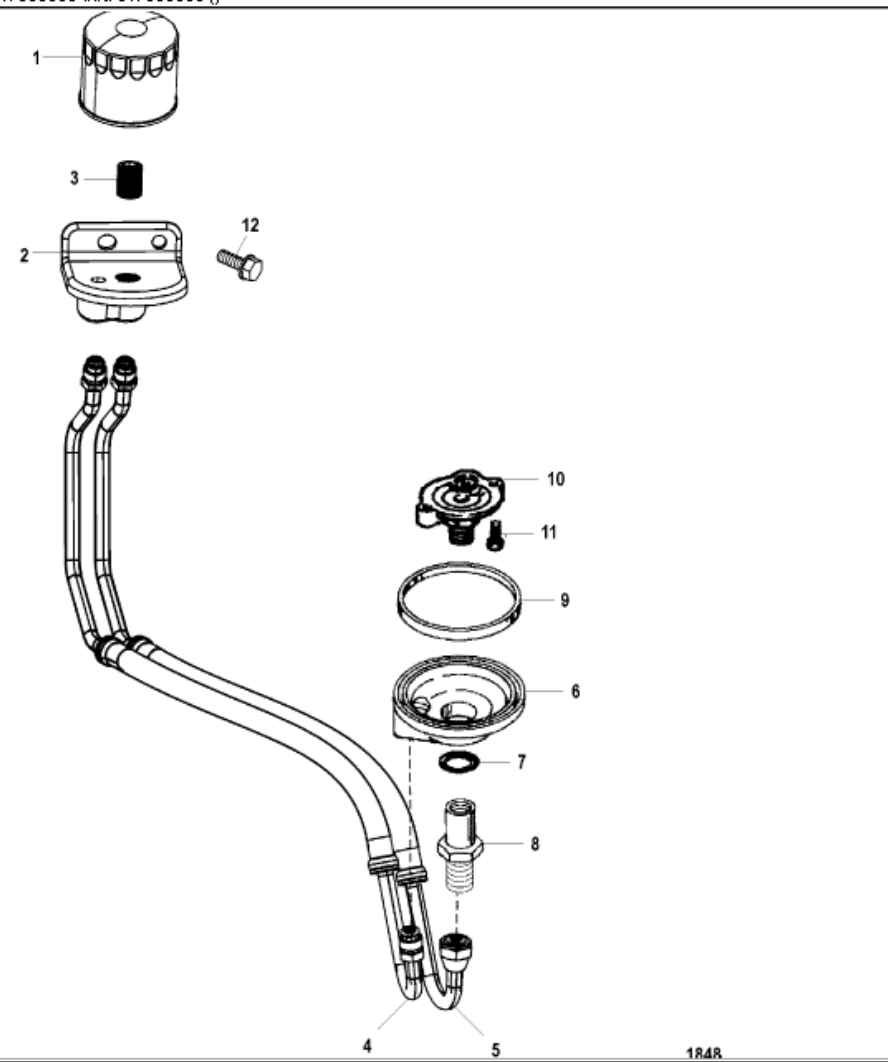

Parts List

1848

Ref	Class	Part	Description	Qty	Comment	Footnote
1	35	802885Q	OIL FILTER	1	(Quicksilver Brand)	
1	35	802885T	OIL FILTER	1	(Mercury Precision Parts Brand)	
2		863732T 1	BRACKET, Oil Filter	1		
3	22	863485	FITTING, Oil Filter	1		
4	32	864557	HOSE, Oil, From Adaptor	1		
4	32	865055	HOSE, Oil, From Adaptor	1	[V Drive]	
5	32	864556	HOSE, Oil, To Adaptor	1		
5	32	865056	HOSE, Oil, To Adaptor	1	[V Drive]	
6	35	818400A 1	ADAPTOR	1		
7	26	42077	SEAL	1		2
8	22	806121	FITTING	1		
9	27	91892	GASKET	1		2
10		53338	VALVE ASSEMBLY, Filter	1		
11	10	54786	SCREW, (.312-18 x 1.250)	2		