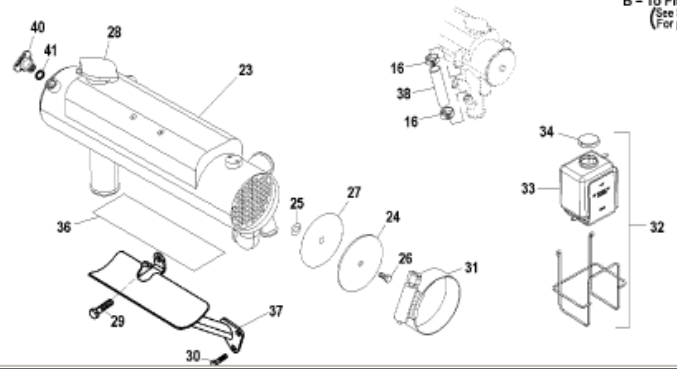

A = To Water Pickup
 B = To Flush Attachment
 (See Standard Cooling
 For parts break down)

Parts List					
Ref	Class	Part	Description	Qty	Footnote
1	32	863489	HOSE, Transmission Cooler to Chec	1	
2	21	864206A	CHECK VALVE ASSEMBLY	1	
3	32	863623	HOSE, Check Valve to Fuel Cooler	1	
4	32	864551	HOSE, Intake Bypass to Circulating	1	1
5	32	864431	HOSE, Distribution Fitting to Heat E	1	1
6	32	864539	HOSE, Thermostat Housing to Upp	1	(Starboard)(With and Without Riser
6	32	864539	HOSE, Thermostat Housing to Upp	1	(Starboard)(Without Risers) SN# 0
6	32	864956	HOSE, Thermostat Housing to Upp	1	(Starboard)(With Risers) SN# 0M3
7	32	864552	HOSE, Thermostat Housing to Upp	1	(Port)(With and Without Risers) SN
7	32	864552	HOSE, Thermostat Housing to Upp	1	(Port)(Without Risers) SN# 0M390
7	32	864954	HOSE, Thermostat Housing to Upp	1	(Port)(With Risers) SN# 0M39000
8	32	864509	HOSE, Thermostat	1	1
9	32	864508	HOSE, Port Manifold Drain	1	1
10	32	863670	HOSE, Fuel Cooler to Accumulator	1	
11	32	864506	HOSE, Heat Exchanger to Thermo:	1	1
12	32	864507	HOSE, Heat Exchanger to Thermo:	1	1
13	32	864542	HOSE, Heat Exchanger to Starboa	1	(INLINE)(With and Without Risers)
13	32	864542	HOSE, Heat Exchanger to Starboa	1	(INLINE)(3 In. Risers and No Riser
13	32	864955	HOSE, Heat Exchanger to Starboa	1	(INLINE)(6 In. Risers) SN# 0M390
13	32	864544	HOSE, Heat Exchanger to Starboa	1	(V-DRIVE)(Without Risers) SN# 0M
13	32	864542	HOSE, Heat Exchanger to Starboa	1	(V-DRIVE)(With Risers) SN# 0M3
13	32	864544	HOSE, Heat Exchanger to Starboa	1	(V-DRIVE)(Without Risers) SN# 0M
13	32	864544	HOSE, Heat Exchanger to Starboa	1	(V-DRIVE)(3 In. Risers) SN# 0M3
13	32	864974	HOSE, Heat Exchanger to Starboa	1	(V-DRIVE)(6 In. Risers) SN# 0M3
14	32	864726	HOSE, Heat Exchanger to Port Elb	1	(INLINE)(With and Without Risers)
14	32	864726	HOSE, Heat Exchanger to Port Elb	1	(INLINE)(3 In. Risers and No Riser
14	32	864953	HOSE, Heat Exchanger to Port Elb	1	(INLINE)(6 In. Risers) SN# 0M390
14	32	864543	HOSE, Heat Exchanger to Port Elb	1	(V-DRIVE)(Without Risers) SN# 0M
14	32	864726	HOSE, Heat Exchanger to Port Elb	1	(V-DRIVE)(With Risers) SN# 0M3
14	32	864543	HOSE, Heat Exchanger to Port Elb	1	(V-DRIVE)(Without Risers) SN# 0M
14	32	864543	HOSE, Heat Exchanger to Port Elb	1	(V-DRIVE)(3 In. Risers) SN# 0M3
14	32	864973	HOSE, Heat Exchanger to Port Elb	1	(V-DRIVE)(6 In. Risers) SN# 0M3
15	32	863611	HOSE, Sea Pump to Trans Cooler	1	
16	54	815504212	CLAMP, Worm Gear, Hose	1	
17	54	815504216	CLAMP, Worm Gear, Hose	1	
18	54	815504222	CLAMP, Worm Gear, Hose	1	
19	54	815504228	CLAMP, Worm Gear, Hose	1	
20	54	815504232	CLAMP, Worm Gear, Hose	1	
21	32	864432	HOSE, Heat Exchanger to Circulat	1	1
22	54	815504220	CLAMP, Worm Gear, Hose	1	
22	54	864295T	HEAT EXCHANGER, Closed Coolin	1	1