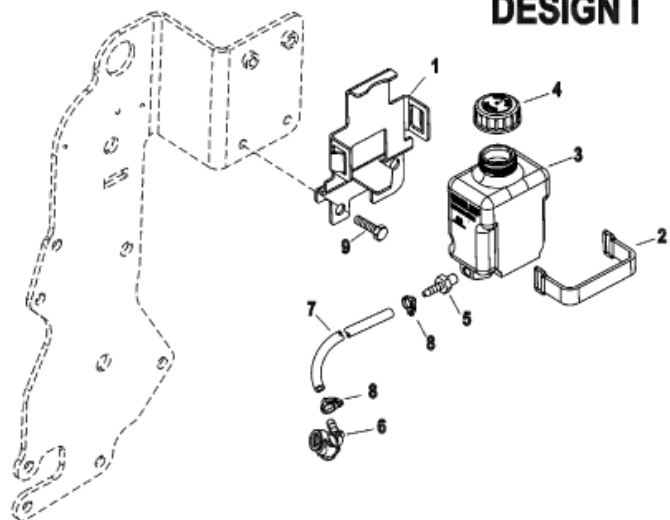

DESIGN I

DESIGN II

2188

Parts List

Ref	Class	Part	Description	Qty	Comment	Footnote
1		860065A	BRACKET KIT, Lube Monitor Rese	1	All SN# 0M639999 & Below	
1		860065A	BRACKET KIT, Lube Monitor Rese	1	Closed Cooling SN# 0M640000 &	
2		808023T	STRAP, Reservoir Retainer	1		
3		806193A36	RESERVOIR, Lube Monitor	1	All SN# 0M639999 & Below	
3		806193A36	RESERVOIR, Lube Monitor	1	Closed Cooling SN# 0M640000 &	
4	36	806727	CAP, Lube Reservoir	1		
5	22	808624	CONNECTOR, Lube Reservoir	1		
6	22	861163	QUICK CONNECTOR, (90 Degree)	1		
7	32	19409 71	HOSE, (.54.00 Inches Bulk)	1		
8	54	41582 5	CLAMP, Nylon, Hose	A/R		
9	10	98261	SCREW, (.375-16 x .750)	2		
10		8651 75T	BRACKET, Lube Monitor Reservoir	1	Standard Cooling SN# 0M640000	
11		806193A37	RESERVOIR, Lube Monitor	1	Standard Cooling SN# 0M640000	
12	36	806727	CAP, Lube Reservoir	1		
13	22	85439001	CONNECTOR, Male, Lube Reservoir	1		
14	10	828552	SCREW, (.375-16 x .500)	1		
15	11	826709 8	NUT, (.250-20)	1		
16	22	865190	CONNECTOR, Female (Female)	1	SN# 0M640000 & Up	
17	22	865191	FITTING, Male (Male)	1	SN# 0M640000 & Up	