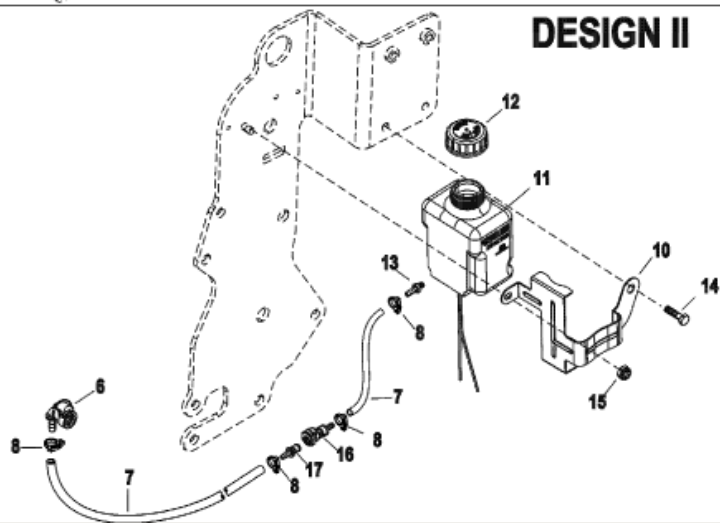

DESIGN I

DESIGN II

2188

Parts List

Ref	Class	Part	Description	Qty	Comment	Footnote
1		860065A	BRACKET KIT, Lube Monitor Rese	1	All SN# 0M639999 & Below	
1		860065A	BRACKET KIT, Lube Monitor Rese	1	Closed Cooling SN# 0M640000 &	
2		808023T	STRAP, Reservoir Retainer	1		
3		806193A36	RESERVOIR, Lube Monitor	1	All SN# 0M639999 & Below	
3		806193A36	RESERVOIR, Lube Monitor	1	Closed Cooling SN# 0M640000 &	
4	36	806727	CAP, Lube Reservoir	1		
5	22	808624	CONNECTOR, Lube Reservoir	1		
6	22	861163	QUICK CONNECTOR, (90 Degree)	1		
7	32	19409 71	HOSE, (.54.00 Inches Bulk)	1		
8	54	41582 5	CLAMP, Nylon, Hose	A/R		
9	10	98261	SCREW, (.375-16 x .750)	2		
10		8651 75T	BRACKET, Lube Monitor Reservoir	1	Standard Cooling SN# 0M640000	
11		806193A37	RESERVOIR, Lube Monitor	1	Standard Cooling SN# 0M640000	
12	36	806727	CAP, Lube Reservoir	1		
13	22	85439001	CONNECTOR, Male, Lube Reservoir	1		
14	10	828552	SCREW, (.375-16 x .500)	1		
15	11	826709 8	NUT, (.250-20)	1		
16	22	865190	CONNECTOR, Female (Female)	1	SN# 0M640000 & Up	
17	22	865191	FITTING, Male (Male)	1	SN# 0M640000 & Up	