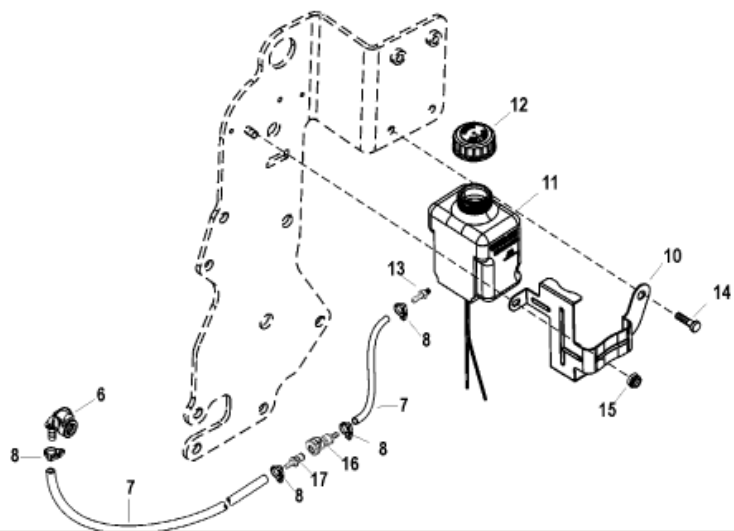

Parts List						
Ref	Class	Part	Description	Qty	Comment	Footnote
1		860065A	1 BRACKET KIT, Lube Monitor Rese	1	(Closed Cooling)	
2		808023T	STRAP, Reservoir Retainer	1		
3		806193A46	LUBE BOTTLE, Lube Monitor	1	(Closed Cooling)	
4	36	806727	1 CAP, Lube Reservoir	1		
5	22	808624	CONNECTOR, Lube Reservoir	1		
6	22	861163	QUICK CONNECTOR, (90 Degree)	1		
7	32	19409	71 HOSE, (54.00 Inches Bulk) (.25 Inc	1		
8	54	41582	5 CLAMP, Nylon, Hose	AR		
9	10	98261	SCREW, (.375-16 x .750)	2		
10		865175T	BRACKET, Lube Monitor Reservoir	1	(Standard Cooling)	
11		806193A47	RESERVOIR, Lube Monitor	1	(Standard Cooling)	
12	36	806727	1 CAP, Lube Reservoir	1		
13	22	85439001	CONNECTOR, Male, Lube Reservoir	1		
14	10	828552	SCREW, (.375-16 x .500)	1		
15	11	826709	8 NUT, (.250-20)	1		
16	22	865379	FITTING, Female	1		
17	22	865191	FITTING, Male	1		