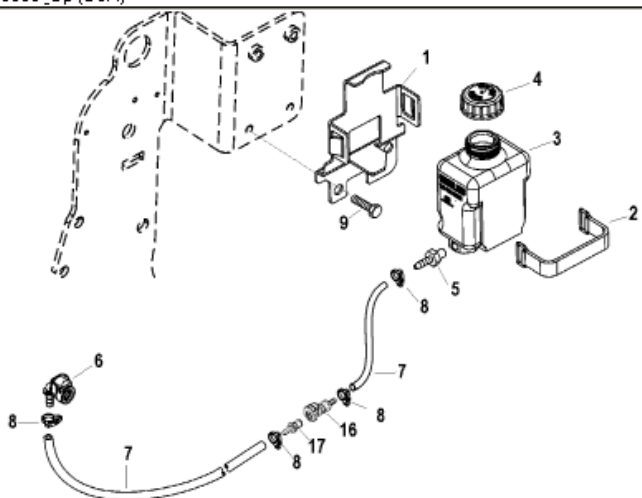

Parts List						
Ref	Class	Part	Description	Qty	Comment	Footnote
1		860065A	1 BRACKET KIT, Lube Monitor Rese	1	(Closed Cooling)	
2		808023T	STRAP, Reservoir Retainer	1		
3		806193A46	LUBE BOTTLE, Lube Monitor	1	(Closed Cooling)	
4	36	806727	1 CAP, Lube Reservoir	1		
5	22	808624	CONNECTOR, Lube Reservoir	1		
6	22	861163	QUICK CONNECTOR, (90 Degree)	1		
7	32	19409	71 HOSE, (54.00 Inches Bulk) (.25 Inc	1		
8	54	41582	5 CLAMP, Nylon, Hose	AR		
9	10	98261	SCREW, (.375-16 x .750)	2		
10		865175T	BRACKET, Lube Monitor Reservoir	1	(Standard Cooling)	
11		806193A47	RESERVOIR, Lube Monitor	1	(Standard Cooling)	
12	36	806727	1 CAP, Lube Reservoir	1		
13	22	85439001	CONNECTOR, Male, Lube Reservoir	1		
14	10	828552	SCREW, (.375-16 x .500)	1		
15	11	826709	8 NUT, (.250-20)	1		
16	22	865379	FITTING, Female	1		
17	22	865191	FITTING, Male	1		