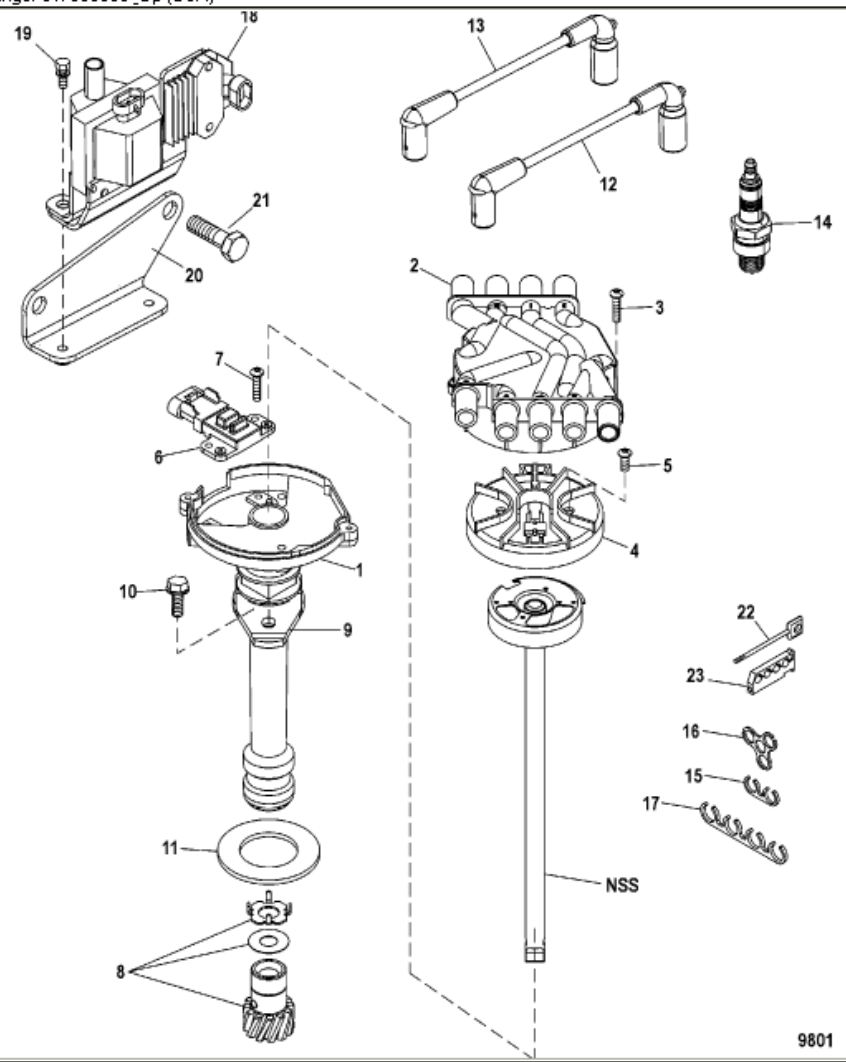

Parts List						
Ref	Class	Part	Description	Qty	Comment	Footnote
1		884794A02	DISTRIBUTOR ASSEMBLY	1		
2		898253T22	CAP, Distributor	1		
3	10	884786	SCREW	2		
4		898253013	ROTOR	1		
5	10	884788	SCREW	2		
6		898141	SENSOR, Hall Effect, Camshaft F	1		
7	10	884788	SCREW	2		
8	43	884789	GEAR ASSEMBLY	1		
9	54	88731	CLAMP	1		
10	10	40011149	SCREW, (M8 x 25)	1		
11	27	34486 3	GASKET	1		
12	84	863656A 1	CABLE KIT, Ignition (Spark Plugs a	1		
13	84	863657A 1	CABLE, Coil Wire Assembly	1		
14	33	884019	SPARK PLUG	8	(AC 41-932)	
15		54676	RETAINER, Two Wire	2		
16		32783	RETAINER, Three Wire	2		
17		32784	RETAINER, Four Wire	2		
18	392	863704T	COIL, Ignition	1		
19	10	65746 1	SCREW AND LOCKWASHER, (.25	2		
20		863663T	BRACKET, Coil	1		
21	10	98261	SCREW, (.375-16 x .750)	2		
22	16	90096A 1	STUD ASSEMBLY, (#10-32 x Spec	2		
23	54	72821	RETAINER	2		