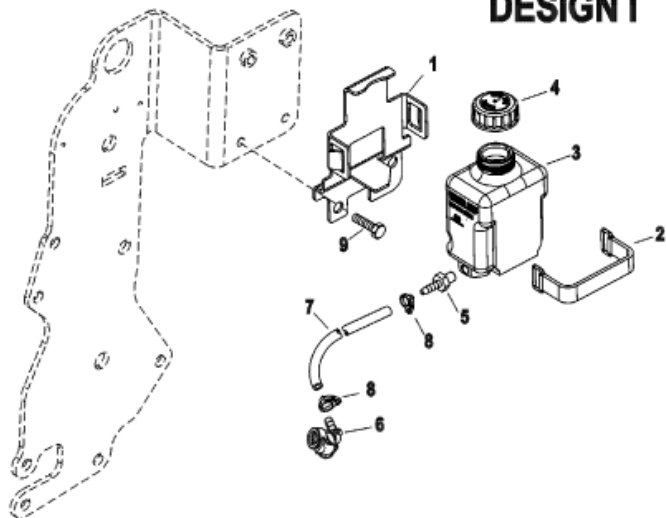

### DESIGN I

#### Parts List

Ref	Class	Part	Description	Qty	Comment	Footnote
1		860065A	BRACKET KIT, Lube Monitor Rese	1	All SN# 0M639999 & Below	
1		860065A	BRACKET KIT, Lube Monitor Rese	1	Closed Cooling SN# 0M640000 &	
2		808023T	STRAP, Reservoir Retainer	1		
3		806193A36	RESERVOIR, Lube Monitor	1	All SN# 0M639999 & Below	
3		806193A36	RESERVOIR, Lube Monitor	1	Closed Cooling SN# 0M640000 &	
4	36	806727	CAP, Lube Reservoir	1		
5	22	808624	CONNECTOR, Lube Reservoir	1		
6	22	861163	QUICK CONNECTOR, (90 Degree)	1		
7	32	19409 71	HOSE, (.54.00 Inches Bulk)	1		
8	54	41582 5	CLAMP, Nylon, Hose	A/R		
9	10	98261	SCREW, (.375-16 x .750)	2		
10		8651 75T	BRACKET, Lube Monitor Reservoir	1	Standard Cooling SN# 0M640000	
11		806193A37	RESERVOIR, Lube Monitor	1	Standard Cooling SN# 0M640000	
12	36	806727	CAP, Lube Reservoir	1		
13	22	85439001	CONNECTOR, Male, Lube Reservoir	1		
14	10	828552	SCREW, (.375-16 x .500)	1		
15	11	826709 8	NUT, (.250-20)	1		
16	22	865190	CONNECTOR, Female (Female)	1	SN# 0M640000 & Up	
17	22	865191	FITTING, Male (Male)	1	SN# 0M640000 & Up	