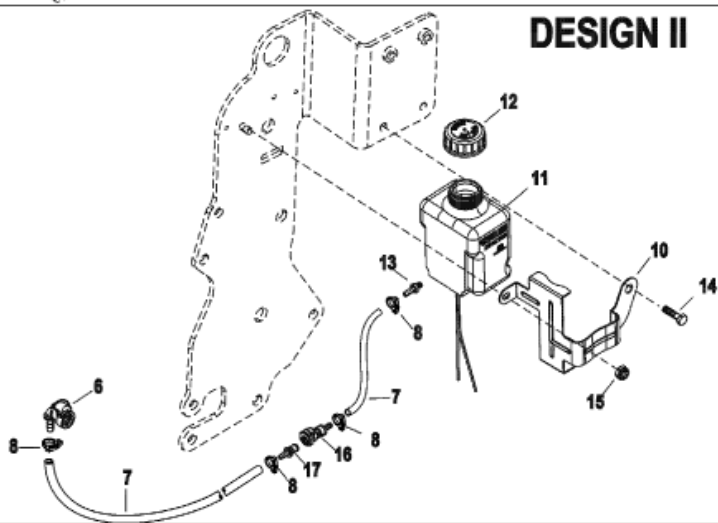

### DESIGN I

### DESIGN II

2188

#### Parts List

Ref	Class	Part	Description	Qty	Comment	Footnote
1		860065A	BRACKET KIT, Lube Monitor Rese	1	All SN# 0M639999 & Below	
1		860065A	BRACKET KIT, Lube Monitor Rese	1	Closed Cooling SN# 0M640000 &	
2		808023T	STRAP, Reservoir Retainer	1		
3		806193A36	RESERVOIR, Lube Monitor	1	All SN# 0M639999 & Below	
3		806193A36	RESERVOIR, Lube Monitor	1	Closed Cooling SN# 0M640000 &	
4	36	806727	CAP, Lube Reservoir	1		
5	22	808624	CONNECTOR, Lube Reservoir	1		
6	22	861163	QUICK CONNECTOR, (90 Degree)	1		
7	32	19409 71	HOSE, (.54.00 Inches Bulk)	1		
8	54	41582 5	CLAMP, Nylon, Hose	A/R		
9	10	98261	SCREW, (.375-16 x .750)	2		
10		8651 75T	BRACKET, Lube Monitor Reservoir	1	Standard Cooling SN# 0M640000	
11		806193A37	RESERVOIR, Lube Monitor	1	Standard Cooling SN# 0M640000	
12	36	806727	CAP, Lube Reservoir	1		
13	22	85439001	CONNECTOR, Male, Lube Reservoir	1		
14	10	828552	SCREW, (.375-16 x .500)	1		
15	11	826709 8	NUT, (.250-20)	1		
16	22	865190	CONNECTOR, Female (Female)	1	SN# 0M640000 & Up	
17	22	865191	FITTING, Male (Male)	1	SN# 0M640000 & Up	