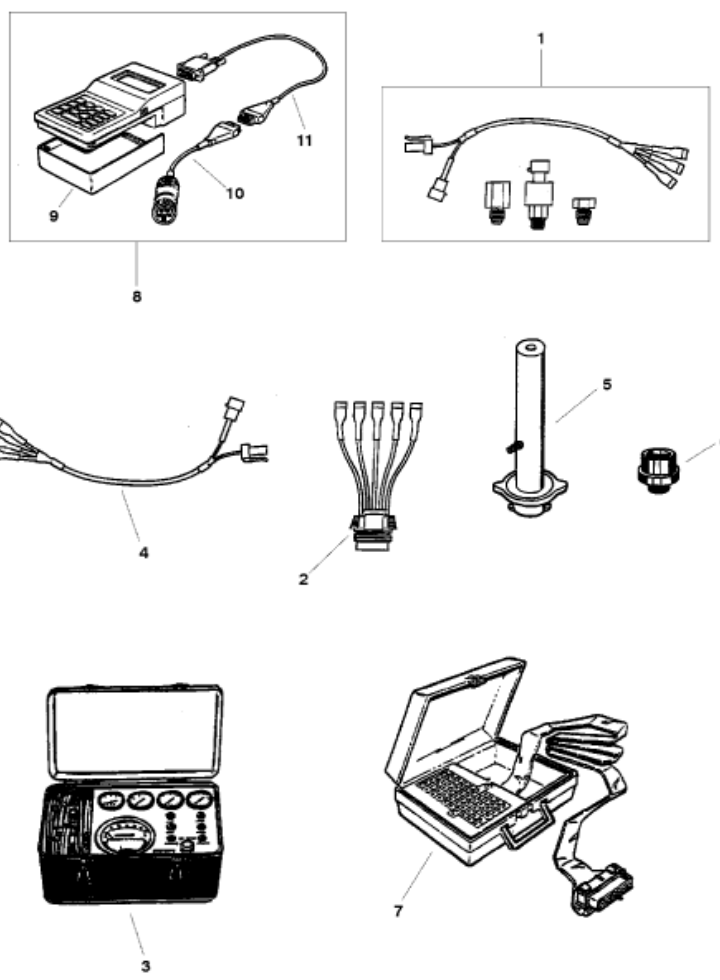

Parts List

Ref	Class	Part	Description	Qty	Comment	Footnote
-		SEE OTC #	LIFTING BRACKET-Cylinder Hea		OTC # ZTSE4297	
-		SEE OTC #	COMPRESSION GAUGE		OTC # ZTSE2482A	
-		SEE OTC #	ADAPTER-Compression Gauge		OTC # ZTSE4292	
-		SEE OTC #	SPRING TESTER-Valve		OTC # ZTSE2241	
-		SEE OTC #	SPRING COMPRESSOR-Valve		OTC # ZTSE4298	
-		SEE OTC #	SLEEVE REMOVER-Injector		OTC # ZTSE4302	
-		SEE OTC #	SEAL REMOVER-Injector (Front)		OTC # ZTSE4300	
-		SEE OTC #	SLEEVE INSTALLER-Injector		OTC # ZTSE4303	
-		SEE OTC #	TIP BRUSH-Injector		OTC # ZTSE4301	
-		SEE OTC #	SLEEVE BRUSHES-Injector		OTC # ZTSE4304	
-		SEE OTC #	SEAT BRUSH-Injector Sleeve		OTC # ZTSE4305	
-		SEE OTC #	PLATE-Cylinder Head Coolant		OTC # ZTSE4308	
-		SEE OTC #	BOTTOM TAP-Cylinder Head Bol		OTC # ZTSE43862	
-		SEE OTC #	HOLDER RACK and CAP-Injecto		OTC # ZTSE4299	
-		SEE OTC #	BRUSH SET-Cleaning		OTC # ZTSE4320	
NS	91	854264	REMOVER-Injector		OTC # ZTSE4354	
NS	91	854265	INSTALLER-Injector		OTC # ZTSE4353	
-		SEE OTC #	RING REMOVER-Damper Wear		OTC # ZTSE4314	
-		SEE OTC #	RING INSTALLER-Damper Wear		OTC # ZTSE4315	
-		SEE OTC #	SEAL INSTALLER-Damper and F		OTC # ZTSE4310	
-		SEE OTC #	LIFTER TESTER-Hydraulic Valve		OTC # ZTSE1893	
-		SEE OTC #	FLEX HONE		OTC # ZTSE4349	
-		SEE OTC #	PLUG INSTALLER-Crankcase Cl		OTC # ZTSE4309	
-		SEE OTC #	GUIDE CAPS-Rod		OTC # ZTSE4311	
-		SEE OTC #	BUSHING TOOL-Camshaft		OTC # ZTSE2393C	
-		SEE OTC #	PIN GAUGES-Keystone		OTC # ZTSE30201	
-		SEE OTC #	SEAL INSTALLER-Front Cranksh		OTC # ZTSE4310	
-		SEE OTC #	RING REMOVER-Crankshaft We		OTC # ZTSE4317	
-		SEE OTC #	RING INSTALLER-Crankshaft W		OTC # ZTSE4318	
-		SEE OTC #	HARNES REPAIR KIT-Engine		OTC # ZTSE4291	
-		SEE OTC #	CAP SET-High Pressure Oil		OTC # ZTSE4295	
-		SEE OTC #	CAP SET-Fuel System		OTC # ZTSE4294	
1	91	854266	LEAK TEST TOOL-Injector Contr		OTC # EG-132	
2	91	854267	"T" HARNES-Glow Plug/Injectc		OTC # ZTSE4345	
3	91	854268	TEST KIT BOX-Pressure		OTC # ZTSE2239	
4	91	854269	"T" HARNES-Injection Control F		OTC # ZTSE4347	
5	91	854270	ORFICE RESTRICTOR-Crankcas		OTC # ZTSE4146-A	
6	91	854271	ADAPTER-Crankcase		OTC # ZTSE4284	
-		SEE OTC #	"T" HARNES-Exhaust Back Pre		OTC # ZTSE4347	
7	91	854272	BREAK OUT BOX		OTC # ZTSE4346	
8	91	854273	DIAGNOSTIC TOOL KIT (R)ied-		OTC # ZTSE42661	