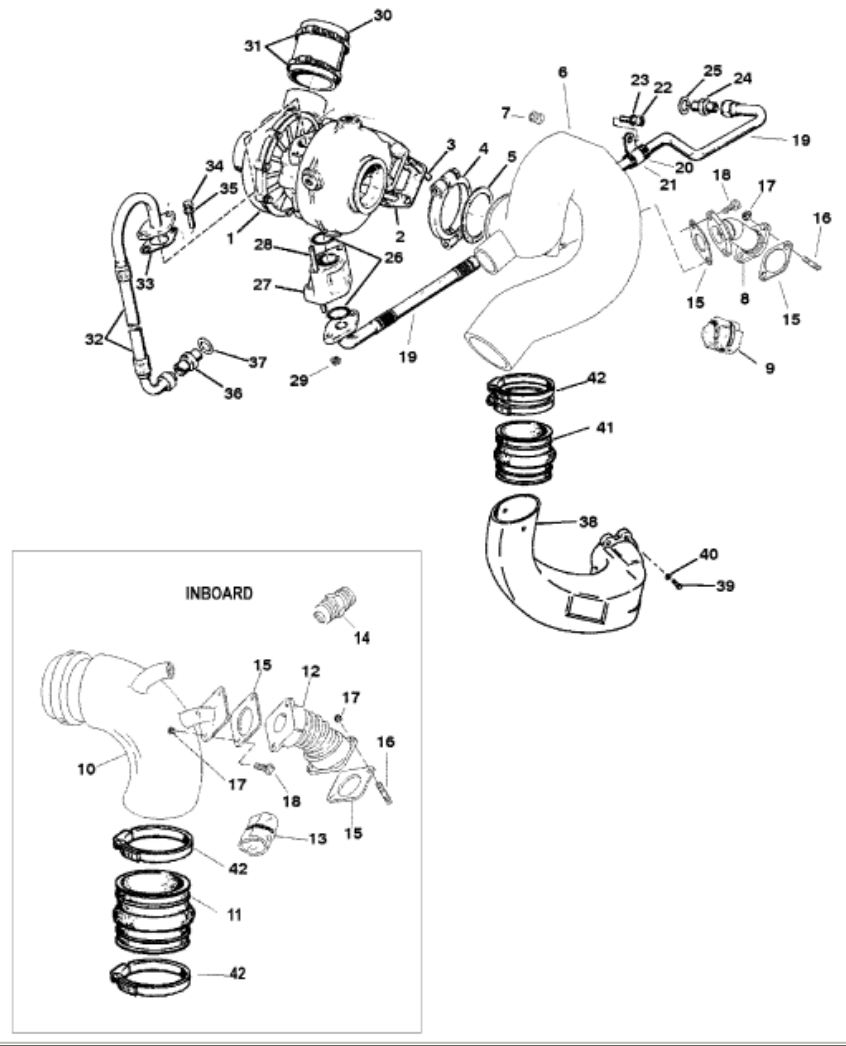

Parts List

Ref	Class	Part	Description	Qty	Comment	Footnote
1		889341	TURBO CHARGER	1		1
2	27	854129	GASKET	1		5
3	16	801333453	STUD (M10 X 30)	4		
4	54	864148	CLAMP	1		
5	27	817089	GASKET	1		5
6		805265A	ELBOW-EXHAUST	1	(STERNDRIVE)	
7	22	36382	PLUG-PIPE (1/4-18)	1	(STERNDRIVE)	
8		807049T	FLEX TUBE	1	(STERNDRIVE)	
9		855483	BLANKET	1	(STERNDRIVE)	
10		803609	ELBOW-EXHAUST	1	(33 DEG. DOWN ANGLE)(Inboard)	
11	32	860602	EXHAUST TUBE-RUBBER	1		
12		855482	FLEX TUBE	1		
13		855483	BLANKET	1		
14	22	805315	ELBOW CONNECTOR	1		
15	27	879721	GASKET	2		5
16	16	811383	STUD (M8 X 20)	2		
17	11	854037	NUT (M8)	2		
18	10	854118	SCREW (M8 X 20)	2	(STERNDRIVE)	
18	10	855520	SCREW (M8 X 25)	2	(INBOARD DESIGN 2)	
19	32	889882	OIL PIPE-RETURN	1		1
20	23	811466	SLEEVE	1		
21	54	811467	CLAMP	1		
22	10	811463	SCREW	1		
23	13	811460	WASHER	1		
24	22	801333464	CONNECTOR	1		
25	25	809963342	O RING	1		5
26	25	811461	O RING	2		5
27		889919	SPACER-Oil Line	1		1
28	16	801333451	STUD (M8 X 90)	2		
29	11	854037	NUT (M8)	2		
30	32	811464	HOSE	1		
31	54	811435	CLAMP	2		
32	32	889883	OIL PIPE-DELIVERY	1		1
33	27	854133	GASKET	1		5
34	10	811448	SCREW	2		
35	13	811460	WASHER	2		
36	22	801763389	CONNECTOR	1		
37	12	809963201	SEALING WASHER	1		5
38		805013T	PIPE-EXHAUST	1	(STERNDRIVE)	
39	10	58640	SCREW (3/8-16 X 1-1/4 IN.)	4	(STERNDRIVE)	
40	12	41471	LOCK WASHER (3/8 IN.)	4	(STERNDRIVE)	