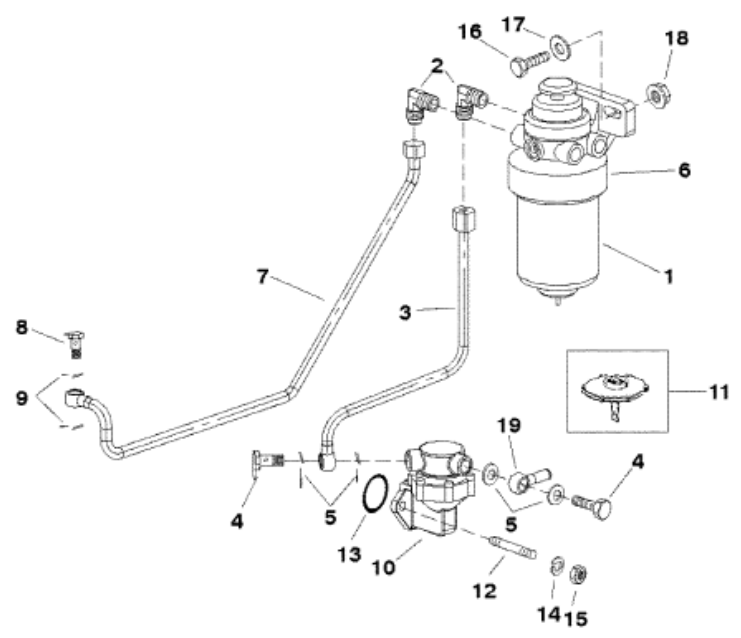

Parts List

Ref	Class	Part	Description	Qty	Comment	Footnote
1	35	807256T	FUEL FILTER	1		
2	22	854159	FITTING (90 DEG.)	2		
3	32	854160	FUEL LINE-PUMP TO FILTER	1		
4	10	811410	BOLT-BANJO (M14)	2		
5	12	809963201	SEALING WASHER	4		5
6	35	807256T 1	HEADER W/PRIMER PUMP	1		
		861068	FUEL FILTER LOCKING RING	1		
7	32	854161	FUEL LINE-FUEL PUMP TO INJEC	1		
8	10	811401	BOLT-BANJO (M12)	1		
9	25	809963129	WASHER-SEALING	2		5
10		889888	FUEL PUMP	1		1
11		801333865	DIAPHRAGM	1		
12	16	811383	STUD (M8 X 20)	2		
13	25	854162	O-RING	1		5
14	13	811418	LOCKWASHER	2		
15	11	811417	NUT	2		
16	10	854155	BOLT (M10 X 30)	2		
17	12	811479	WASHER	2		
18	11	854122	NUT (M10)	2		
19		801763843	RETURN FITTING	1		
-	27	881742	OVERHAUL GASKET SET	1		