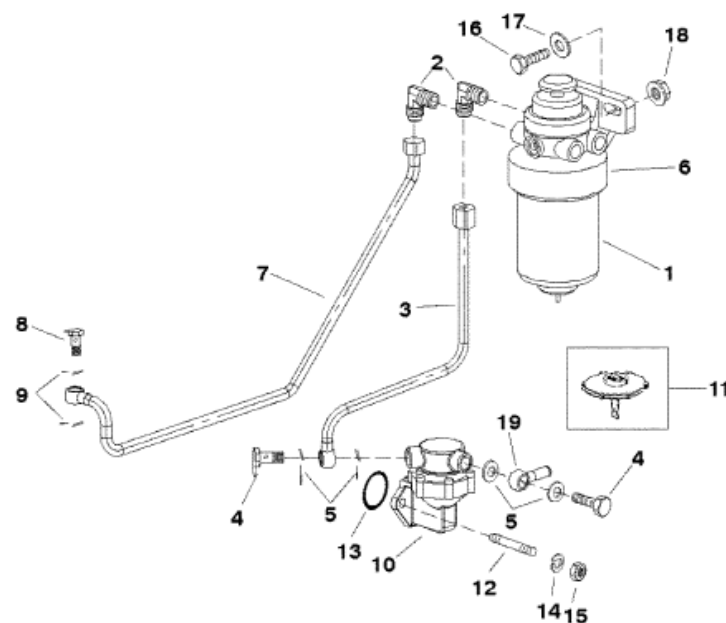

Parts List

Ref	Class	Part	Description	Qty	Comment	Footnote
1	35	807256T	FUEL FILTER	1		
2	22	854159	FITTING (90 DEG.)	2		
3	32	855489	FUEL LINE-PUMP TO FILTER	1	(2.8L)	
3	32	854160	FUEL LINE-PUMP TO FILTER	1	(4.2L)	
4	10	811410	BOLT-BANJO (M14)	2		
5	12	809963201	SEALING WASHER	4		2,3,4,5
6	35	807256T 1	HEADER W/PRIMER PUMP	1		
		861068	FUEL FILTER LOCKING RING	1		
7	32	855490	FUEL LINE-FUEL PUMP TO INJEC	1	(2.8L)	
7	32	854161	FUEL LINE-FUEL PUMP TO INJEC	1	(4.2L)	
8	10	811401	BOLT-BANJO (M12)	1		
9	25	809963129	WASHER-SEALING	2		2,3,4,5
10		811416	FUEL PUMP	1		
11		801333865	DIAPHRAGM	1		
12	16	811383	STUD (M8 X 20)	2		
13	25	854162	O-RING	1		2,3,4,5
14	13	811418	LOCKWASHER	2		
15	11	811417	NUT	2		
16	10	854155	BOLT (M10 X 30)	2		
17	12	811479	WASHER	2		
18	11	854122	NUT (M10)	2		
19		801763843	RETURN FITTING	1		
	27	855451	OVERHAUL GASKET SET	1	(2.8L)(0K144109 - 0L098058)	
	27	879684	OVERHAUL GASKET SET	1	(2.8L)(0L098059 and up)	1
	27	855448	OVERHAUL GASKET SET	1	(4.2L)(0K144114 - 0L098231)	
	27	881742	OVERHAUL GASKET SET	1	(4.2L)(0L098032 and up)	1