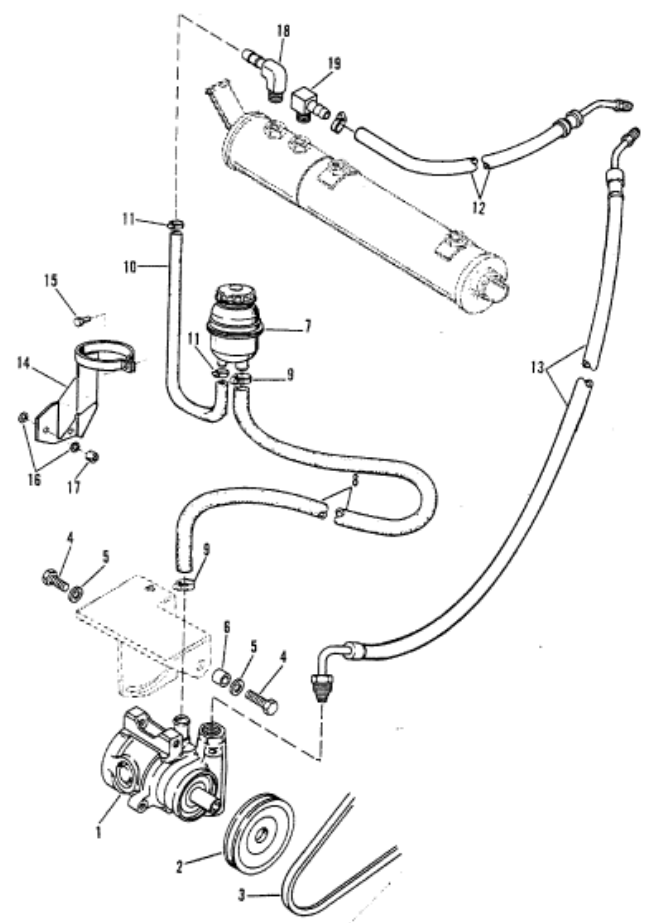

**POWER STEERING COMPONENTS**

Parts List						
Ref	Class	Part	Description	Qty	Comment	Footnote
1		18825A 2	PUMP	1		
2		801763349	PULLEY	1		
3	57	816177	V-BELT	1		
4	10	809913657	SCREW	3		
5	13	40024 7	LOCKWASHER	3		
6	23	12009	BUSHING	1		
7		801124680	OIL RESERVOIR TANK	1		
8	32	816689260	HOSE	1		
9	54	801761179	CLAMP	2		
10	32	816688105	HOSE	1		
11	54	801326638	CLAMP	2		
12	32	98843 39	HOSE	1		
13	32	17271 21	HOSE	1		
14		801763309	SUPPORT	1		
15	10	809913466	SCREW	1		
16	12	809931067	WASHER	2		
17	11	40021 3	NUT	2		
18	22	37760	CONNECTOR	1		
19	22	816909	CONNECTOR	1		