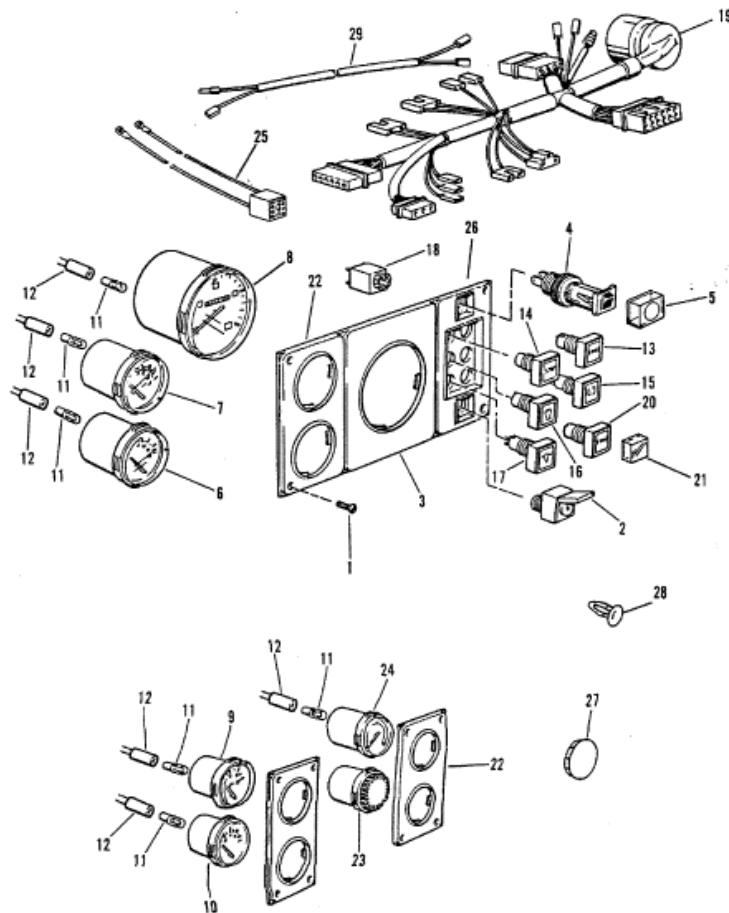

INSTRUMENT PANEL

Parts List						
Ref	Class	Part	Description	Qty	Comment	Footnote
-		801764122	INSTRUMENT PANEL ASSEMBLY	AR	QUANTITIES: (STRN DRV) - 1; (II	
-		801764123	INSTRUMENT PANEL ASSEMBLY	AR	QUANTITIES: (STRN DRV) - ; (IN	
1	10	809902520	SCREW	AR	QUANTITIES: (STRN DRV)-20; (II	
2	87	801334117	IGNITION SWITCH (SEE CHART)	AR	QUANTITIES: (STRN DRV) - 1; (II	
3		801334100	INSTRUMENT PANEL	AR	QUANTITIES: (STRN DRV) - 1; (II	
4	87	816401	CIRCUIT BREAKER	AR	QUANTITIES: (STRN DRV) - 1; (II	
5		801334308	COVER	AR	QUANTITIES: (STRN DRV) - 1; (II	
6	79	801334121	WATER TEMPERATURE GAUGE	AR	QUANTITIES: (STRN DRV) - 1; (II	
7	79	801334120	VOLTMETER GAUGE	AR	QUANTITIES: (STRN DRV) - 1; (II	
8	79	817489	TACHOMETER GAUGE	AR	QUANTITIES: (STRN DRV) - 1; (II	
9	79	801334126	OIL TEMPERATURE GAUGE	AR	QUANTITIES: (STRN DRV) - 1; (II	
10	79	801334125	OIL PRESSURE GAUGE	AR	QUANTITIES: (STRN DRV) - 1; (II	
11		809978254	LIGHT BULB	AR	QUANTITIES: (STRN DRV) - 6; (II	
11		809978254	LIGHT BULB	AR	QUANTITIES: (STRN DRV) - 6; (II	
12		802982204	SOCKET	AR	QUANTITIES: (STRN DRV) - 6; (II	
12		802982204	SOCKET	AR	QUANTITIES: (STRN DRV) - 6; (II	
13	87	801334110	START SWITCH	AR	QUANTITIES: (STRN DRV) - 1; (II	
14	87	801334114	STOP SWITCH	AR	QUANTITIES: (STRN DRV) - 1; (II	
15		816404	PREHEATER INDICATOR LAMP	AR	QUANTITIES: (STRN DRV) - 1; (II	
16		816402	CHARGING INDICATOR LAMP	AR	QUANTITIES: (STRN DRV) - 1; (II	
17		816403	OIL PRESSURE WARNING LAMP	AR	QUANTITIES: (STRN DRV) - 1; (II	
18		801334113	TOUCH CONTACTOR	AR	QUANTITIES: (STRN DRV) - 3; (II	
19	84	801764124	HARNESS	AR	QUANTITIES: (STRN DRV) - 1; (II	
20	87	801764125	TRAILERING SWITCH	AR	QUANTITIES: (STRN DRV) - 1; (II	
21	87	801334110	COVER	AR	QUANTITIES: (STRN DRV) - 3; (II	
22		801334124	INSTRUMENT PANEL	AR	QUANTITIES: (STRN DRV) - 3; (II	
23		801334129	BUZZER	AR	QUANTITIES: (STRN DRV) - 1; (II	
24	79	812391	TRIM INDICATOR GAUGE	AR	QUANTITIES: (STRN DRV) - 1; (II	
25	84	812694	OVERRIDE HARNESS	AR	QUANTITIES: (STRN DRV) - 1; (II	
26		813905	INSTRUMENT PANEL	AR	QUANTITIES: (STRN DRV) - 1; (II	
27	19	801334216	COVER	AR	QUANTITIES: (STRN DRV) - ; (II	
28	19	812390	PLUG	AR	QUANTITIES: (STRN DRV) - ; (II	
29	32	801764018	HARNESS	AR	QUANTITIES: (STRN DRV) - 1; (II	
		801334401	KEY 93401	.		
		801334402	KEY 93402	.		
		801334403	KEY 93403	.		
		801334404	KEY 93404	.		
		801334405	KEY 93405	.		
		801334406	KEY 93406	.		
		801334407	KEY 93407	.		
		801334408	KEY 93408	.		