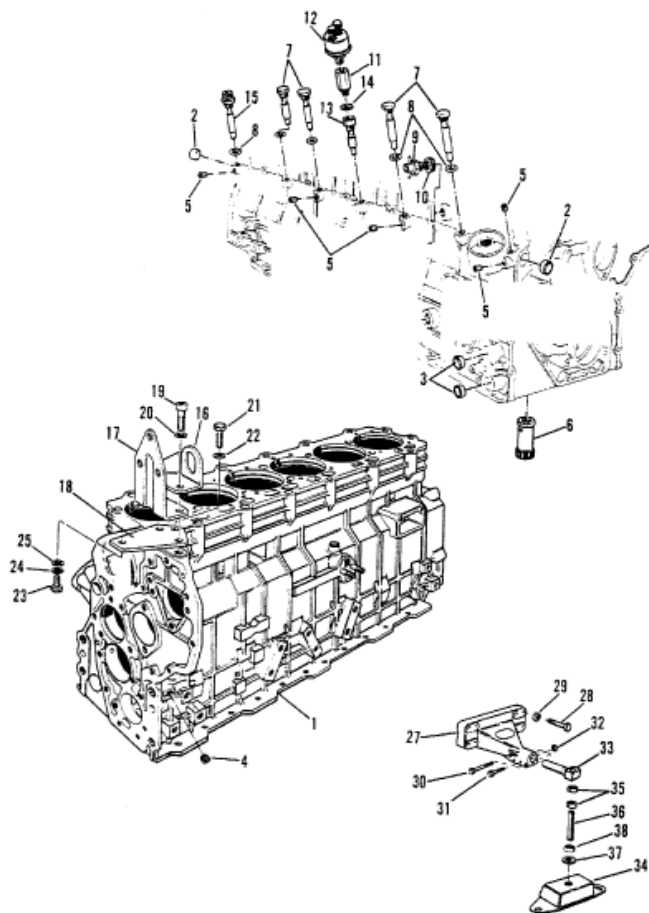

ENGINE/CYLINDER BLOCK

| Parts List | | | | | | |
|------------|-------|-----------|------------------|-----|----------------------------|----------|
| Ref | Class | Part | Description | Qty | Comment | Footnote |
| 1 | 882 | 816801 | CYLINDER BLOCK | 1 | | |
| 2 | 19 | 801331602 | EXPANSION PLUG | 2 | | |
| 3 | 19 | 809937241 | EXPANSION PLUG | 2 | | |
| 4 | 19 | 811375 | PLUG | 1 | | |
| 5 | 10 | 811431 | SET SCREW | 5 | | |
| 6 | | 811429 | RELEIF TUBE | 1 | | |
| 7 | 10 | 801331650 | LOCATING SCREW | 4 | | |
| 8 | 12 | 809963201 | WASHER | 6 | | 1 |
| 9 | 22 | 801331684 | DRAIN COCK | 1 | | |
| 10 | 22 | 811428 | SLEEVE | 1 | | |
| 11 | | 801763387 | NOZZLE | 1 | | |
| 12 | 87 | 801331979 | SENDER | 1 | | |
| 13 | 22 | 801763388 | CONNECTOR | 1 | | |
| 14 | 12 | 809963072 | WASHER | 1 | | |
| 15 | 10 | 801331651 | SCREW | 1 | | |
| 16 | | 811372 | LIFTING EYE | 1 | | |
| 17 | | 815990 | BRACKET | 1 | | |
| 18 | | 816533 | SUPPORT PLATE | 1 | | |
| 19 | 10 | 809913843 | SCREW | 2 | | |
| 20 | 13 | 40024 8 | LOCKWASHER | 2 | | |
| 21 | 10 | 811373 | SCREW | 1 | | |
| 22 | 13 | 811374 | LOCKWASHER | 1 | | |
| 23 | 10 | 40001134 | SCREW | 1 | | |
| 24 | 13 | 40024 7 | LOCKWASHER | 1 | | |
| 25 | 12 | 40022 17 | WASHER | 1 | | |
| 27 | | 801761382 | MOUNTING BRACKET | 2 | | |
| 28 | 10 | 809913859 | SCREW (50MM) | 4 | | |
| 28 | 10 | 40001209 | SCREW (60MM) | 4 | | |
| 29 | 12 | 40022 19 | WASHER | 8 | | |
| 30 | 10 | 809912516 | SCREW | 4 | | |
| 31 | 10 | 801761617 | SCREW | 2 | | |
| 32 | 11 | 815088 | NUT | 4 | | |
| 33 | | 801763304 | PIN | 2 | | |
| 34 | | 801763916 | MOUNT | 2 | | |
| 35 | 11 | 809922457 | NUT | 4 | | |
| 36 | 16 | 801763908 | STUD | 2 | | |
| 37 | 12 | 809931094 | WASHER | 2 | | |
| 38 | 11 | 809921102 | NUT | 2 | | |
| 39 | 27 | 811490 | GASKET SET | - | | |
| 40 | | 801765145 | PARTIAL ENGINE | - | INCLUDES INTERNAL PARTS AI | |