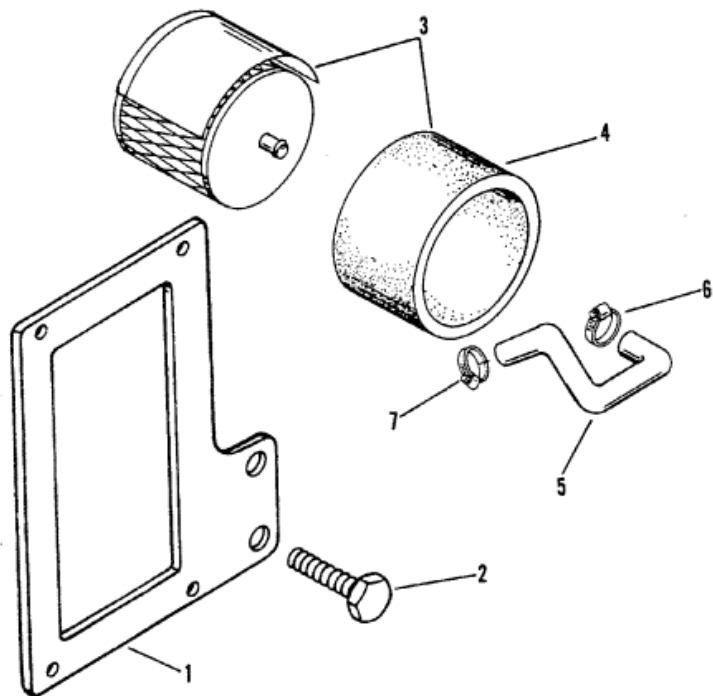

# AIR CLEANER

Parts List						
Ref	Class	Part	Description	Qty	Comment	Footnote
1		805176T	BRACKET	1		
2	10	809913815	SCREW	2		
3		805115A 2	AIR CLEANER	1		
4		805312	ELEMENT	1		
5	32	805323	VENT TUBE	1		
6	54	801326638	CLAMP (SMALL)	1		
7	54	801761179	CLAMP (LARGE)	1		