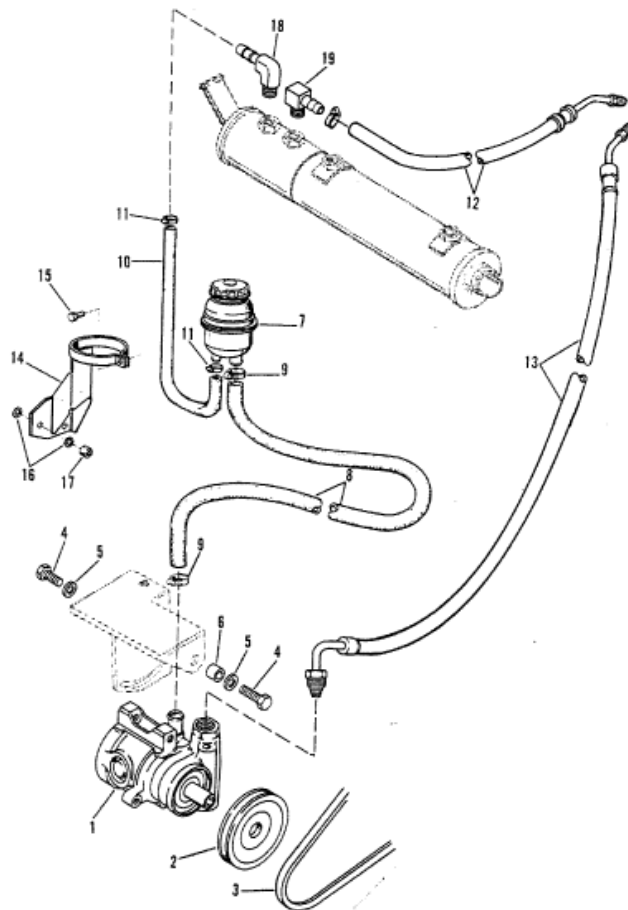

**POWER STEERING COMPONENTS**

Parts List						
Ref	Class	Part	Description	Qty	Comment	Footnote
1		18825A 2	PUMP	1		
2		801763349	PULLEY	1		
3	57	816177	V-BELT	1		
4	10	809913657	SCREW	3		
5	13	40024 7	LOCKWASHER	3		
6	23	12009	BUSHING	1		
7		801124680	OIL RESERVOIR TANK	1		
8	32	816689260	HOSE	1		
9	54	801761179	CLAMP	2		
10	32	816688105	HOSE	1		
11	54	801326638	CLAMP	2		
12	32	98843 39	HOSE	1		
13	32	17271 21	HOSE	1		
14		801763309	SUPPORT	1		
15	10	809913466	SCREW	1		
16	12	809931067	WASHER	2		
17	11	40021 3	NUT	2		
18	22	37760	CONNECTOR	1		
19	22	816909	CONNECTOR	1		