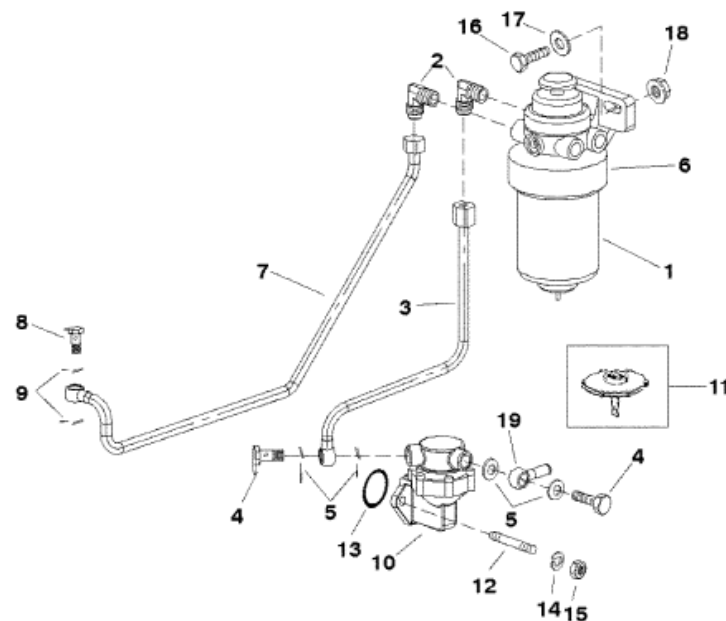

Parts List

Ref	Class	Part	Description	Qty	Comment	Footnote
1	35	807256T	FUEL FILTER	1		
2	22	854159	FITTING (90 DEG.)	2		
3	32	855489	FUEL LINE-PUMP TO FILTER	1	(2.8L)	
3	32	854160	FUEL LINE-PUMP TO FILTER	1	(4.2L)	
4	10	811410	BOLT-BANJO (M14)	2		
5	12	809963201	SEALING WASHER	4		2,3,4,5
6	35	807256T 1	HEADER W/PRIMER PUMP	1		
		861068	FUEL FILTER LOCKING RING	1		
7	32	855490	FUEL LINE-FUEL PUMP TO INJEC	1	(2.8L)	
7	32	854161	FUEL LINE-FUEL PUMP TO INJEC	1	(4.2L)	
8	10	811401	BOLT-BANJO (M12)	1		
9	25	809963129	WASHER-SEALING	2		2,3,4,5
10		811416	FUEL PUMP	1		
11		801333865	DIAPHRAGM	1		
12	16	811383	STUD (M8 X 20)	2		
13	25	854162	O-RING	1		2,3,4,5
14	13	811418	LOCKWASHER	2		
15	11	811417	NUT	2		
16	10	854155	BOLT (M10 X 30)	2		
17	12	811479	WASHER	2		
18	11	854122	NUT (M10)	2		
19		801763843	RETURN FITTING	1		
	27	855451	OVERHAUL GASKET SET	1	(2.8L)(0K144109 - 0L098058)	
	27	879684	OVERHAUL GASKET SET	1	(2.8L)(0L098059 and up)	1
	27	855448	OVERHAUL GASKET SET	1	(4.2L)(0K144114 - 0L098231)	
	27	881742	OVERHAUL GASKET SET	1	(4.2L)(0L098032 and up)	1