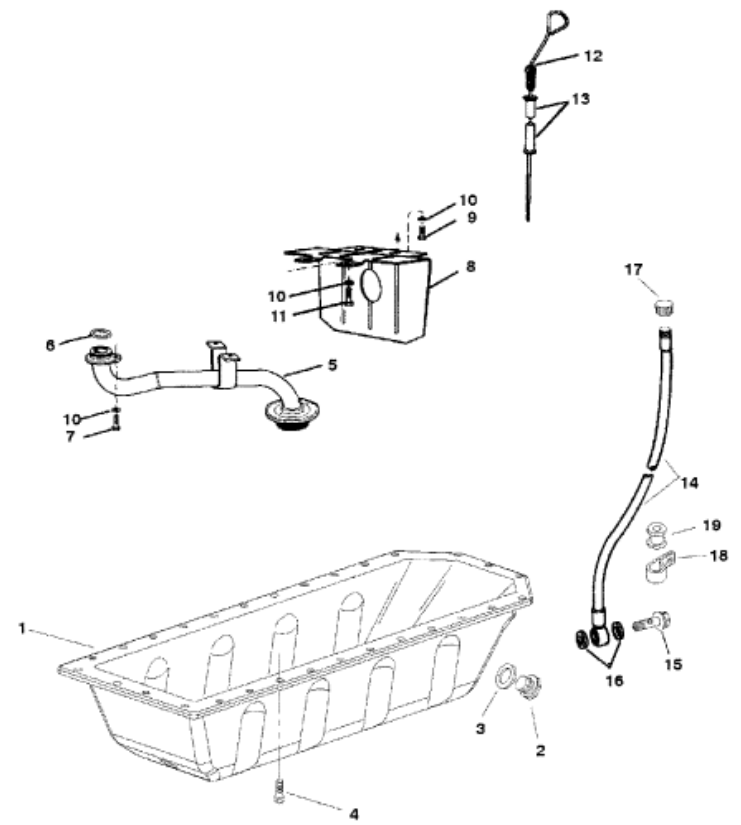

Parts List

12772

Ref	Class	Part	Description	Qty	Comment	Footnote
1		854110	OIL PAN	1		
NS	92	809825	RTV SILICONE, Metallic Blue	1		
2	10	809919131	SCREW, (M22 x 1.5)	2		
3	12	809963354	WASHER	2		5
4	10	855473	SCREW, (M6 x 12), Oil Pan	29		
5		816554	TUBE, Oil Suction	1		
6	25	801333415	O-RING	1		5
7	10	809913466	SCREW, (M6 x 16)	1		
8		854112	DEFLECTOR, Oil	1		
9	10	854113	SCREW, (M6 x 14)	2		
10	12	809931044	WASHER	5		
11	10	809913466	SCREW, (M6 x 16)	2		
12		854114	DIPSTICK	1		
13		854115	TUBE, Dipstick	1		
14	32	807226	HOSE, Oil Drain	1		
15	10	811410	BOLT, Banjo (M14)	1		
16	12	809963201	WASHER	2		5
17		807011	CAP	1		
18	54	811467	CLIP	1		
19	25	854052	SLEEVE, Rubber	1		
-	27	881742	OVERHAUL GASKET SET	1		