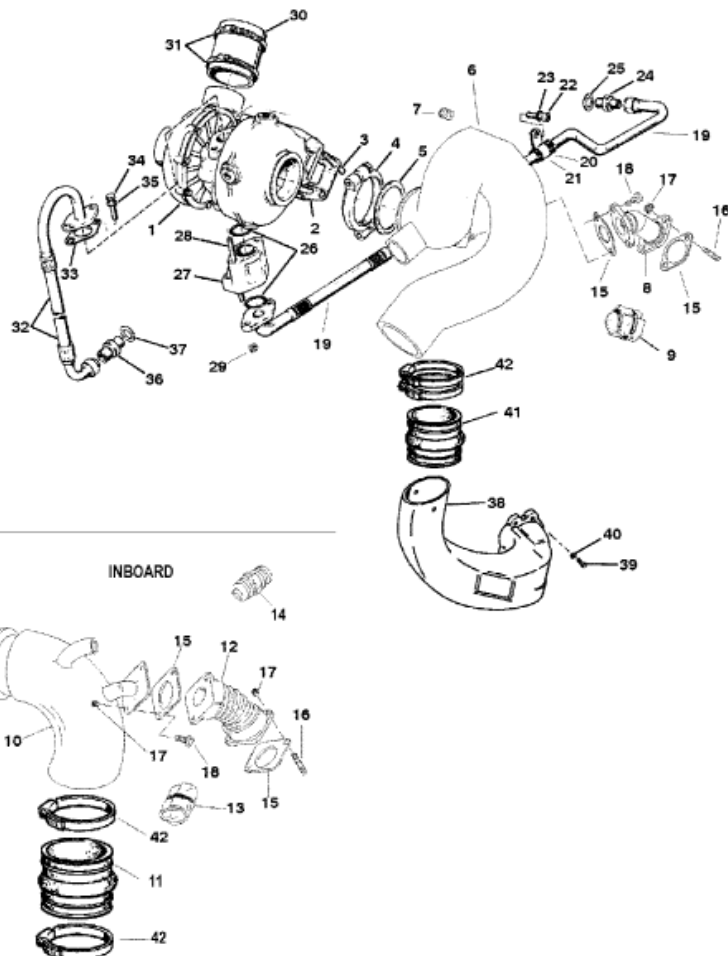

Parts List

12753

Ref	Class	Part	Description	Qty	Comment	Footnote
1		889341	TURBOCHARGER	1		
2	27	854129	GASKET	1		5
3	16	801333453	STUD, (M10 x 30)	4		
4	54	864148	CLAMP	1		
5	27	817089	GASKET	1		5
6		805265A 1	ELBOW, Exhaust	1	(STERNDRIIVE)	
7	22	36382	FITTING, (.250-18) Brass, Plug	1	(STERNDRIIVE)	
8		807049T	FLEX TUBE	1	(STERNDRIIVE)	
9		855483	BLANKET	1	(STERNDRIIVE)	
10		803609	ELBOW, (33 Degree), Down Angle	1	(Inboard)	
11	32	860602	EXHAUST TUBE, Rubber	1		
12		855482	FLEX TUBE	1		
13		855483	BLANKET	1		
14	22	805315	ELBOW CONNECTOR	1		
15	27	879721	GASKET	2		5
16	16	811383	STUD, (M8 x 20)	2		
17	11	854037	NUT, (M8)	2		
18	10	854118	SCREW, (M8 x 20)	2	(STERNDRIIVE)	
18	10	855520	SCREW, (M8 x 25)	2	(INBOARD)	
19	32	854130	PIPE, Oil, Return	1		
20	23	811466	SLEEVE	1		
21	54	811467	CLIP	1		
22	10	811463	SCREW	1		
23	13	811460	LOCKWASHER	1		
24	22	801333464	FITTING	1		
25	25	809963342	O-RING	1		5
26	25	811461	O-RING	2		5
27		889919	SPACER, Oil Line	1		
28	16	801333451	STUD, (M8 x 90)	2		
29	11	854037	NUT, (M8)	2		
30	32	811464	HOSE	1		
31	54	811435	CLAMP	2		
32	32	889883	PIPE, Oil, Delivery	1		
33	27	854133	GASKET	1		5
34	10	811448	SCREW	2		
35	13	811460	LOCKWASHER	2		
36	22	801763389	FITTING	1		
37	12	809963201	WASHER	1		5
38		805013T 1	PIPE, Exhaust	1	(STERNDRIIVE)	
39	10	58640	SCREW, (.375-16 x 1.25)	4	(STERNDRIIVE)	
40	12	41471	LOCKWASHER, (.375)	4	(STERNDRIIVE)	