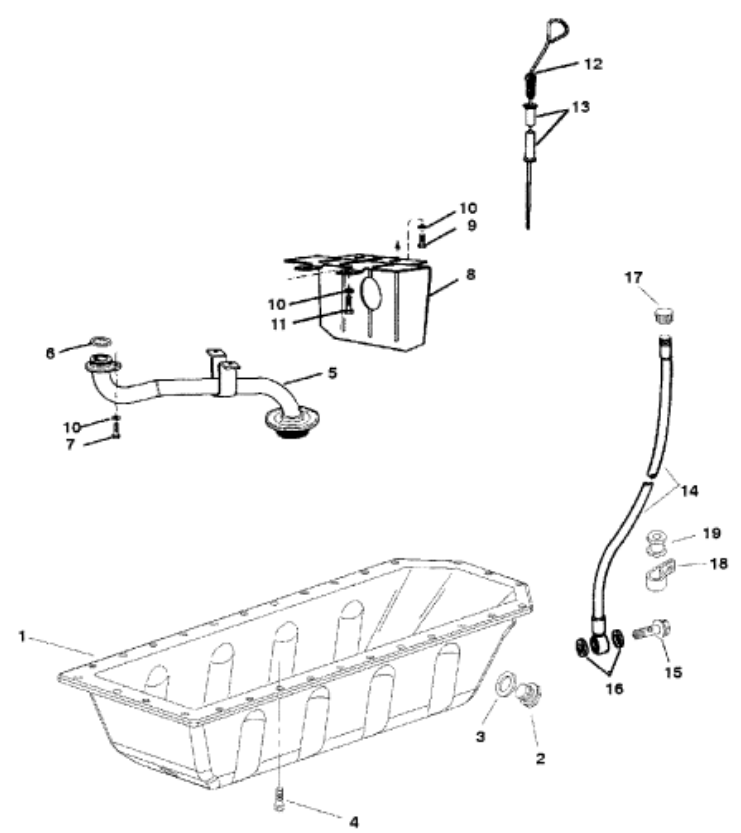

Parts List

12772

Ref	Class	Part	Description	Qty	Comment	Footnote
1		854110	OIL PAN	1		
NS	92	809825	RTV SILICONE, Metallic Blue	1		
2	10	809919131	SCREW, (M22 x 1.5)	2		
3	12	809963354	WASHER	2		5
4	10	855473	SCREW, (M6 x 12), Oil Pan	29		
5		816554	TUBE, Oil Suction	1		
6	25	801333415	O-RING	1		5
7	10	809913466	SCREW, (M6 x 16)	1		
8		854112	DEFLECTOR, Oil	1		
9	10	854113	SCREW, (M6 x 14)	2		
10	12	809931044	WASHER	5		
11	10	809913466	SCREW, (M6 x 16)	2		
12		854114	DIPSTICK	1		
13		854115	TUBE, Dipstick	1		
14	32	807226	HOSE, Oil Drain	1		
15	10	811410	BOLT, Banjo (M14)	1		
16	12	809963201	WASHER	2		5
17		807011	CAP	1		
18	54	811467	CLIP	1		
19	25	854052	SLEEVE, Rubber	1		
.	27	881742	OVERHAUL GASKET SET	1		