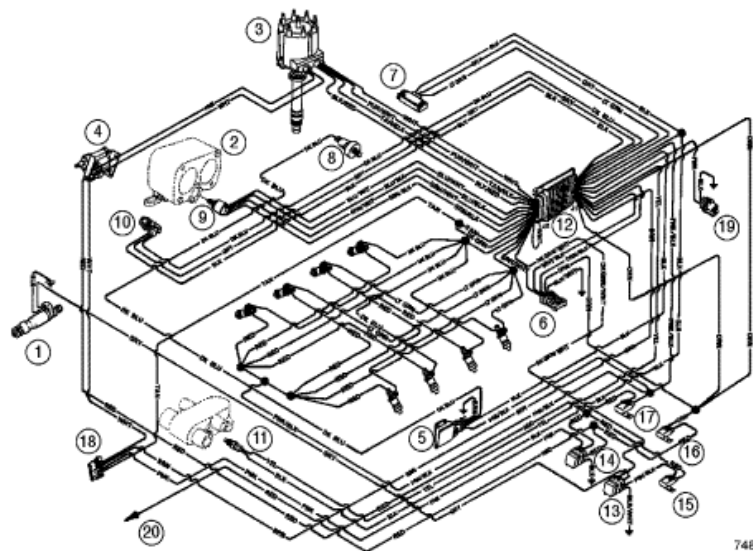

Parts List

Ref	Class	Part	Description	Qty	Comment	Footnote
1	84	807977A 2	WIRING HARNESS-ENGINE	1		

- 1 - Electric Fuel Pump
- 2 - Throttle Body
- 3 - Distributor
- 4 - Coil
- 5 - Electronic Spark Control (KS) Module
- 6 - Data Link Connector (DLC)
- 7 - Manifold Absolute Pressure (MAP) Sensor
- 8 - Knock Sensor
- 9 - Idle Air Control (IAC)
- 10 - Throttle Position (TP) Sensor
- 11 - Engine Coolant Temperature (ECT) Sensor
- 12 - Electronic Control Module (ECM)
- 13 - Fuel Pump Relay
- 14 - Ignition/System Relay
- 15 - Fuse (15 Amp) Fuel Pump
- 16 - Fuse (15 Amp) ECM/DLC/Battery
- 17 - Fuse (10 Amp) ECM/Injector/Ignition/Knock Module
- 18 - Harness Connector To Starting/Charging Harness
- 19 - Harness Connector To Lanyard Stop Switch (Optional)
- 20 - Positive (+) Power Wire To Engine Circuit Breaker