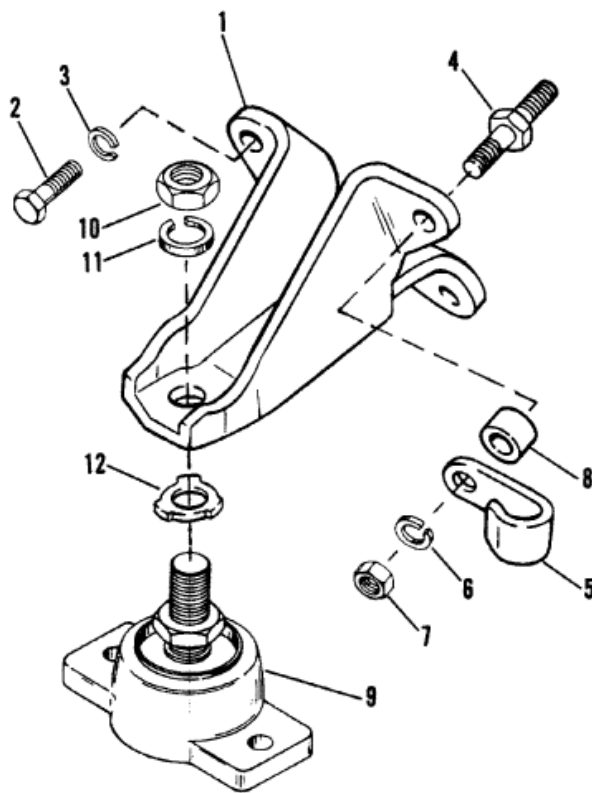

**STAMPED
BRACKET**

| Parts List | | | | | | |
|------------|-------|----------|----------------------------|-----|-----------|----------|
| Ref | Class | Part | Description | Qty | Comment | Footnote |
| 1 | | 44364A 1 | BRACKET, MOUNTING - ENGINE | 2 | | |
| 2 | 10 | 34353 | SCREW, MOUNTING BRACKET T | 4 | | |
| 3 | 13 | 35048 | LOCKWASHER, MOUNTING BRA | 5 | | |
| 2 | 10 | 34353 | SCREW, MOUNTING BRACKET T | 1 | | |
| 3 | 12 | 46132 | WASHER, MOUNTING BRACKET | 1 | | |
| 4 | 16 | 64066 | STUD, MOUNTING BRACKET TO | 1 | STARBOARD | |
| 5 | 54 | 92850 | CLIP, WIRING HARNESS | 1 | STARBOARD | |
| 6 | 13 | 35048 | LOCKWASHER, MOUNTING BRA | 2 | STARBOARD | |
| 7 | 11 | 32219 | NUT, MOUNTING BRACKET STU | 1 | STARBOARD | |
| 8 | 23 | 57369 | SPACER, MOUNTING STUD | 1 | | |
| 9 | | 66284A 2 | BASE, ENGINE MOUNTING | 2 | | |
| 10 | 11 | 20739 | NUT, JAM - ENGINE MOUNT BA | 6 | | |
| 11 | 13 | 68102 | LOCKWASHER, MOUNTING BRA | 2 | | |
| 12 | 14 | 12657 | TAB WASHER | 2 | | |