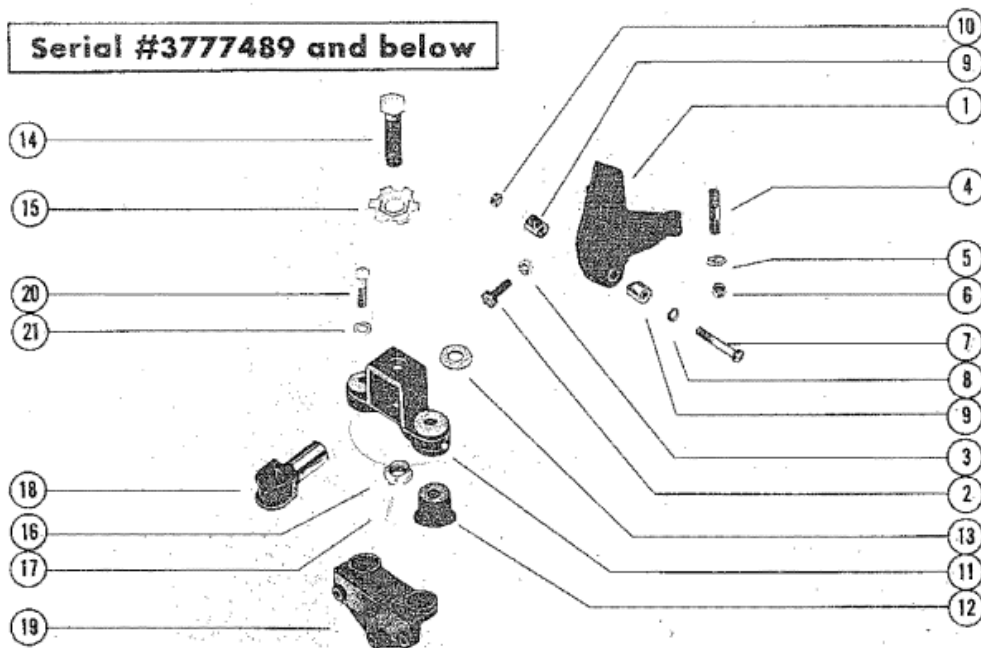

Serial #3777489 and below

Parts List						
Ref	Class	Part	Description	Qty	Comment	Footnote
1		61413	BRACKET, MOUNTING (FRONT -	1	SERIAL 00000000-03245667	
1		54463	BRACKET, MOUNTING (FRONT -	1	SERIAL 00000000-03245667	
1		61854	BRACKET, MOUNTING (FRONT -	1	SERIAL 03245668-09999999	
2	10	30155	SCREW, ADJUSTING - MOUNTIN	2	SERIAL 03245668-09999999	
3	11	22024	NUT, MOUNTING BRACKET SCR	3	SERIAL 03245668-09999999	
4	16	65743	STUD, MOUNTING BRACKET TO	1	STUDS (REF. NO. 4) WITH NUTS	
4	16	65737	STUD, MOUNTING BRACKET TO	3	STUDS (REF. NO. 4) WITH NUTS	
5	12	54426	WASHER, MOUNTING BRACKET	4	STUDS (REF. NO. 4) WITH NUTS	
6	11	34933	NUT, MOUNTING BRACKET STU	4	STUDS (REF. NO. 4) WITH NUTS	
7	10	47654	SCREW, CLAMP - ADJUSTING TF	2		
8	13	32993	LOCKWASHER, CLAMP ADJUSTI	2		
9	54	47528	CLAMP, ADJUSTING TRUNNION	4		
10	11	29553	NUT, CLAMP ADJUSTING TRUNP	2		
11		60421A	BRACKET ASSEMBLY, MOUNTIN	2		
12		60429	MOUNT, MOUNTING BRACKET	4		
13	12	48611	WASHER, MOUNTING BRACKE	4		
14	10	52156	SCREW, ADJUSTING TRUNNION	2		
15	14	48467	TAB WASHER, ADJUSTING TRUI	2		
16	11	47525	NUT, JAM - ADJUSTING TRUNNII	2		
17	17	22116	PIN, ROLL - JAM NUT	2		
18		47518	TRUNNION, ADJUSTING - MOUN	2		
19		47986	BRACKET, MOUNTING - ENGINE	2	SERIAL 00000000-03245667	
20	10	48254	SCREW, MOUNTING BRACKET A	4	SERIAL 00000000-03245667	
21	13	31848	LOCKWASHER, MOUNTING BRA	4	SERIAL 00000000-03245667	