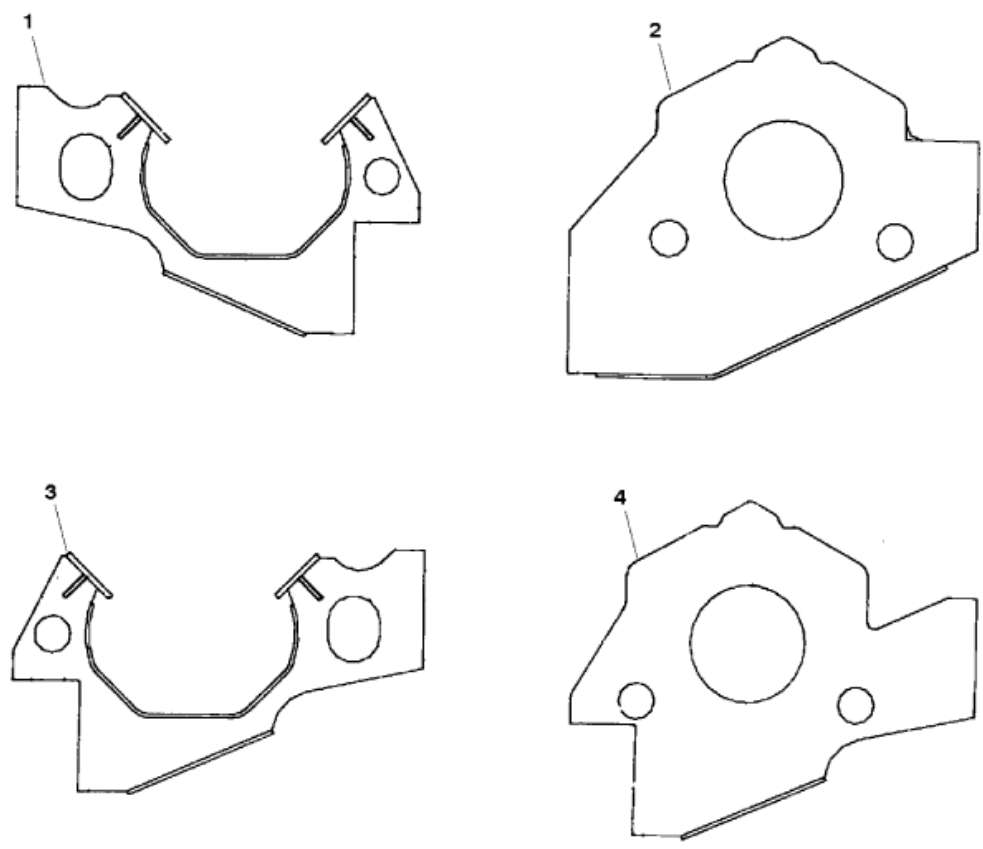

Parts List

Ref	Class	Part	Description	Qty	Comment	Footnote
1		816308	MOUNT-Engine (Front Stbd-Stagge	AR		4
2		847807	MOUNT-Engine (Rear Side by Side	AR		4
3		816307	MOUNT-Engine (Front Port-Stagge	AR		4
4		847808	MOUNT-Engine (Rear-Staggered)	AR		4
NS	10	86518	SCREW (.375-16 x 1.00)	6		1
NS	12	20553	WASHER	6		1