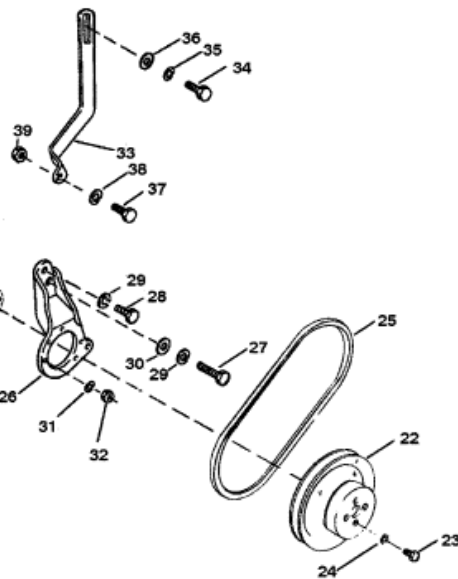

2 PC. BODY

1 PC. BODY

Parts List

Ref	Class	Part	Description	Qty	Comment	Footnote
1	46	807151A12	PUMP ASSEMBLY-SEAWATER	1		
2	46	807151A14	BODY/IMPELLER KIT-WATER F	1	TWO PIECE BODY	1
3	27	805215 1	GASKET	1	TWO PIECE BODY	7
4	10	73275	SCREW (5/16-18 X 2-7/8 IN.)	2	TWO PIECE BODY	
4	10	99347	SCREW (5/16-18 X 3-3/4 IN.)	3	TWO PIECE BODY	
5	12	20084	WASHER	5	TWO PIECE BODY	
6		94916	PLATE-WEAR (OUTER)	1	TWO PIECE BODY	
7	27	94914	GASKET	2	TWO PIECE BODY	7
8	46	807151A14	BODY/IMPELLER KIT-WATER F	1	ONE PIECE BODY	1
9	25	807149	QUAD RING	1	ONE PIECE BODY	
10	10	807356	SCREW (5/16-18 X 2-5/8 IN.)	2	ONE PIECE BODY	
10	10	74822	SCREW (5/16-18 X 3-1/2 IN.)	3	ONE PIECE BODY	
11	12	814806	WASHER	5	ONE PIECE BODY	
12	47	59362 1	IMPELLER	1		7
13	25	94288	QUAD RING	1		7
14		94576	PLATE-WEAR (INNER)	1		
15	46	94913A 2	HOUSING ASSEMBLY	1		
16	26	90562	SEAL-OIL	2		
17	30	72961	BEARING-BALL	2		
18		59501A 1	SHAFT	1		
19	53	23720	RING-SNAP	1		
20	26	72785	SEAL-OIL	1		
21		47530	HUB	1		
22		52822T	PULLEY	1		
23	10	47277	SCREW (5/16-24 X 3/4 IN.)	4		
24	13	39107	LOCKWASHER (5/16 IN.)	4		
25	57	13457T	V-BELT	1		
26		15295T	BRACKET	1		
27	10	47461	SCREW (7/16-14 X 1 IN.)	1		
28	10	17965	SCREW (7/16-14 X 3/4 IN.)	1		
29	13	32993	LOCKWASHER (7/16 IN.)	2		
30	12	27025	WASHER	1		
31	13	39107	LOCKWASHER (5/16 IN.)	3		
32	11	21908	NUT (5/16-18)	3		
33		15751T	BRACE	1		
34	10	47461	SCREW (7/16-14 X 1 IN.)	1		
35	13	32993	LOCKWASHER (7/16 IN.)	1		
36	12	30315	WASHER	1		
37	10	35786	SCREW (3/8-24 X 1 IN.)	1		
38	13	35048	LOCKWASHER (3/8 IN.)	1		
39	11	46325	NUT (3/8-24)	1		