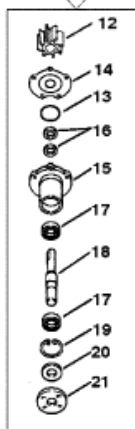

2 PC. BODY

1 PC. BODY

Parts List

Ref	Class	Part	Description	Qty	Comment	Footnote
1	46	807151A12	PUMP ASSEMBLY-SEAWATER	1		
2	46	807151A14	BODY/IMPELLER KIT-WATER F	1	TWO PIECE BODY	1
3	27	805215 1	GASKET	1	TWO PIECE BODY	7
4	10	73275	SCREW (5/16-18 X 2-7/8 IN.)	2	TWO PIECE BODY	
4	10	99347	SCREW (5/16-18 X 3-3/4 IN.)	3	TWO PIECE BODY	
5	12	20084	WASHER	5	TWO PIECE BODY	
6		94916	PLATE-WEAR (OUTER)	1	TWO PIECE BODY	
7	27	94914	GASKET	2	TWO PIECE BODY	7
8	46	807151A14	BODY/IMPELLER KIT-WATER F	1	ONE PIECE BODY	1
9	25	807149	QUAD RING	1	ONE PIECE BODY	
10	10	807356	SCREW (5/16-18 X 2-5/8 IN.)	2	ONE PIECE BODY	
10	10	74822	SCREW (5/16-18 X 3-1/2 IN.)	3	ONE PIECE BODY	
11	12	814806	WASHER	5	ONE PIECE BODY	
12	47	59362 1	IMPELLER	1		7
13	25	94288	QUAD RING	1		7
14		94576	PLATE-WEAR (INNER)	1		
15	46	94913A 2	HOUSING ASSEMBLY	1		
16	26	90562	SEAL-OIL	2		
17	30	72961	BEARING-BALL	2		
18		59501A 1	SHAFT	1		
19	53	23720	RING-SNAP	1		
20	26	72785	SEAL-OIL	1		
21		47530	HUB	1		
22		52822T	PULLEY	1		
23	10	47277	SCREW (5/16-24 X 3/4 IN.)	4		
24	13	39107	LOCKWASHER (5/16 IN.)	4		
25	57	13457T	V-BELT	1		
26		15295T	BRACKET	1		
27	10	47461	SCREW (7/16-14 X 1 IN.)	1		
28	10	17965	SCREW (7/16-14 X 3/4 IN.)	1		
29	13	32993	LOCKWASHER (7/16 IN.)	2		
30	12	27025	WASHER	1		
31	13	39107	LOCKWASHER (5/16 IN.)	3		
32	11	21908	NUT (5/16-18)	3		
33		15751T	BRACE	1		
34	10	47461	SCREW (7/16-14 X 1 IN.)	1		
35	13	32993	LOCKWASHER (7/16 IN.)	1		
36	12	30315	WASHER	1		
37	10	35786	SCREW (3/8-24 X 1 IN.)	1		
38	13	35048	LOCKWASHER (3/8 IN.)	1		
39	11	46325	NUT (3/8-24)	1		