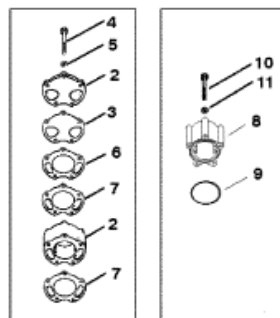

2 PC. BODY

1 PC. BODY

Parts List

Ref	Class	Part	Description	Qty	Comment	Footnote
1	46	807151A12	PUMP ASSEMBLY-SEAWATER	1		
2	46	807151A14	BODY/IMPELLER KIT-WATER F	1	TWO PIECE BODY	1
3	27	805215 1	GASKET	1	TWO PIECE BODY	7
4	10	73275	SCREW (5/16-18 X 2-7/8 IN.)	2	TWO PIECE BODY	
4	10	99347	SCREW (5/16-18 X 3-3/4 IN.)	3	TWO PIECE BODY	
5	12	20084	WASHER	5	TWO PIECE BODY	
6		94916	PLATE-WEAR (OUTER)	1	TWO PIECE BODY	
7	27	94914	GASKET	2	TWO PIECE BODY	7
8	46	807151A14	BODY/IMPELLER KIT-WATER F	1	ONE PIECE BODY	1
9	25	807149	QUAD RING	1	ONE PIECE BODY	
10	10	807356	SCREW (5/16-18 X 2-5/8 IN.)	2	ONE PIECE BODY	
10	10	74822	SCREW (5/16-18 X 3-1/2 IN.)	3	ONE PIECE BODY	
11	12	814806	WASHER	5	ONE PIECE BODY	
12	47	59362 1	IMPELLER	1		7
13	25	94288	QUAD RING	1		7
14		94576	PLATE-WEAR (INNER)	1		
15	46	94913A 2	HOUSING ASSEMBLY	1		
16	26	90562	SEAL-OIL	2		
17	30	72961	BEARING-BALL	2		
18		59501A 1	SHAFT	1		
19	53	23720	RING-SNAP	1		
20	26	72785	SEAL-OIL	1		
21		47530	HUB	1		
22		52822T	PULLEY	1		
23	10	47277	SCREW (5/16-24 X 3/4 IN.)	4		
24	13	39107	LOCKWASHER (5/16 IN.)	4		
25	57	13457T	V-BELT	1		
26		15295T	BRACKET	1		
27	10	47461	SCREW (7/16-14 X 1 IN.)	1		
28	10	17965	SCREW (7/16-14 X 3/4 IN.)	1		
29	13	32993	LOCKWASHER (7/16 IN.)	2		
30	12	27025	WASHER	1		
31	13	39107	LOCKWASHER (5/16 IN.)	3		
32	11	21908	NUT (5/16-18)	3		
33		15751T	BRACE	1		
34	10	47461	SCREW (7/16-14 X 1 IN.)	1		
35	13	32993	LOCKWASHER (7/16 IN.)	1		
36	12	30315	WASHER	1		
37	10	35786	SCREW (3/8-24 X 1 IN.)	1		
38	13	35048	LOCKWASHER (3/8 IN.)	1		
39	11	46325	NUT (3/8-24)	1		