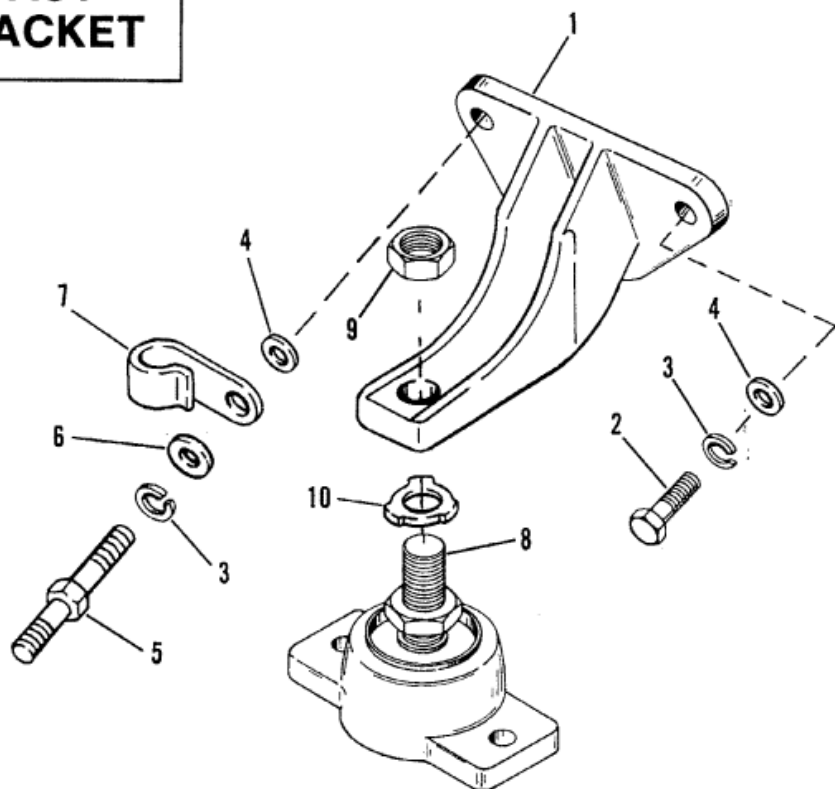

**CAST  
BRACKET**

Parts List						
Ref	Class	Part	Description	Qty	Comment	Footnote
1		79550A 1	BRACKET, MOUNTING - ENGINE	2		
2	10	68101	SCREW, BRACKET TO ENGINE (	2	(PORT)	
2	10	64900	SCREW, BRACKET TO ENGINE (	1	(PORT)	
3	13	35048	LOCKWASHER, BRACKET STUD	2	(PORT)	
4	12	46132	WASHER, BRACKET SCREW	2	(PORT)	
2	10	68101	SCREW, BRACKET TO ENGINE (	2	(STARBOARD)	
3	13	35048	LOCKWASHER, BRACKET SCREW	2	(STARBOARD)	
4	12	46132	WASHER, BRACKET SCREW	2	(STARBOARD)	
5	16	64066	STUD, BRACKET TO ENGINE	1	(STARBOARD)	
6	12	46132	WASHER, BRACKET STUD	1	(STARBOARD)	
7	54	78945	CLAMP	1	(STARBOARD)	
8		814263A 1	BASE, ENGINE MOUNT	2		
9	11	49252	NUT, JAM - ENGINE MOUNT BA	4		
10	14	12657	TAB WASHER	2		