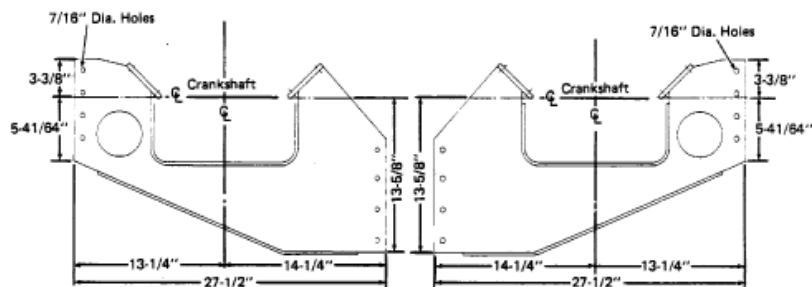

Mounting Hardware

10-86518 Screw (6)
 12-20553 Washer (6)

**FRONT MOUNT
 49863**

**REAR MOUNT
 49864**

SINGLE ENGINES

**FRONT MOUNT
 STARBOARD ENGINE
 72515**

**FRONT MOUNT
 PORT ENGINE
 72514**

SIDE BY SIDE ENGINES

Parts List

Ref	Class	Part	Description	Qty	Comment	Footnote
-	10	86518	SCREW	6	MOUNTING HARDWARE	
-	12	20553	WASHER	6	MOUNTING HARDWARE	
-		49863	FRONT MOUNT		SINGLE ENGINE	
-		49864	REAR MOUNT		SINGLE ENGINE	
-		72515	FRONT MOUNT STARBOARD EN		SIDE BY SIDE ENGINE	
-		72514	FRONT MOUNT PORT ENGINE		SIDE BY SIDE ENGINE	