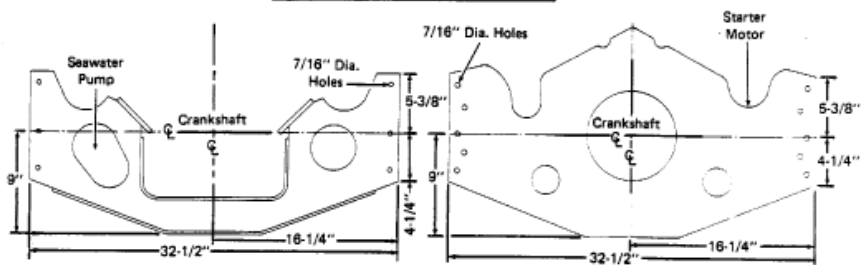

Mounting Hardware

10-86518 Screw (6)
 12-20553 Washer (6)

**FRONT MOUNT
 49863**

**REAR MOUNT
 49864**

SINGLE ENGINES

**FRONT MOUNT
 STARBOARD ENGINE
 72515**

**FRONT MOUNT
 PORT ENGINE
 72514**

SIDE BY SIDE ENGINES

Parts List

Ref	Class	Part	Description	Qty	Comment	Footnote
-	10	86518	SCREW	6	MOUNTING HARDWARE	
-	12	20553	WASHER	6	MOUNTING HARDWARE	
-		49863	FRONT MOUNT		SINGLE ENGINE	
-		49864	REAR MOUNT		SINGLE ENGINE	
-		72515	FRONT MOUNT STARBOARD EN		SIDE BY SIDE ENGINE	
-		72514	FRONT MOUNT PORT ENGINE		SIDE BY SIDE ENGINE	