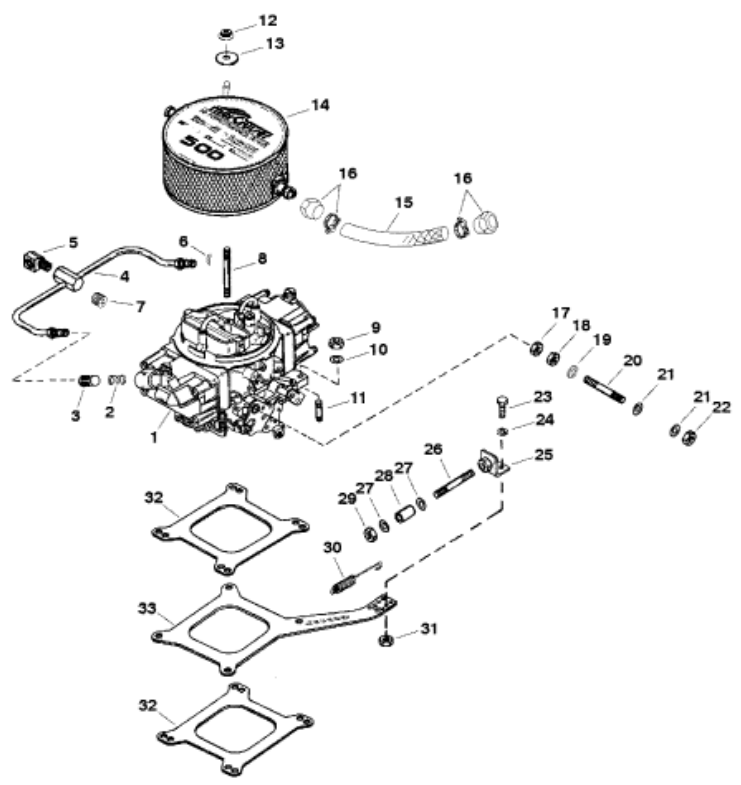

Parts List

Ref	Class	Part	Description	Qty	Comment	Footnote
1		13549T 21	CARBURETOR (Blue)	1		
2	24	48143	SPRING-Filter	2		
3	35	93568	FILTER	2		
4	32	848591 1	LINE-Fuel Inlet	1		
5	22	93385	ELBOW-Fuel Inlet Tube	1		
6	27	848438	GASKET-Flair (Copper)	2		
NS		13220	REBUILD KIT-Carburetor Overha	1		
NS	27	42270A 1	GASKET SET-Carburetor	1		
NS		848243	POWERVALVE	1		
NS		816827	PUMP KIT-Accelerator	2		
NS		42268	CHOKE KIT-Electric	1		
NS		848750	VALVE-Umbrella	2		
NS		848751	BAFFLE-Vent	2		
NS	25	848752	O RING	2	(Body Of The Needle And Seat)	
NS		848755	DIAPHRAM-Accelerator Pump	2		
NS		848749	FLOAT	2	(Black - Solid Plastic)	
NS	27	848742A 1	GASKET SET-Float Adjust	2		
NS	1399	6508 75	JET-Main	1	(.082) (Starboard Primary)	
NS	1399	6508 93	JET-Main	1	(.105) (Starboard Secondary)	
NS	1399	6508 89	JET-Main	1	(.104) (Port Secondary)	
NS	1399	6508 81	JET-Main	1	(.093) (Port Primary)	
7	22	47945	PLUG-Pipe	1		
8	16	848176	STUD (.250 x 4.310)	1		
9	11	35814	NUT (.312-24)	4		
10	12	848136	WASHER	4		
11	16	46857	STUD (.312 x 1.875)	4		
12	11	35888	NUT (.250-28)	1		
13	12	86400	WASHER	1		
14		849706	ARRESTOR-Flame	1		
15	32	821284A21	HOSE ASSEMBLY-Vent (8.750 Inc	2		
16	54	847630 12	CLAMP-Vent Hose	4		
17	11	35888	NUT (.250-28)	1		
18	12	28426	WASHER	1		
19	23	818894	BUSHING-Throttle Cable Stud	1		
20	16	96112	STUD	1	(Thottle Cable To Carburetor)	
21	12	846673	WASHER	2		
22	11	35888	NUT (.250-28)	1		
23	10	78291	SCREW (.187-24 x .500)	2		
24	13	26996	LOCKWASHER (#10)	2		
25		15017	BRACKET-Throttle	1		
26	16	72209	STUD (.250 x 1.620)	1		