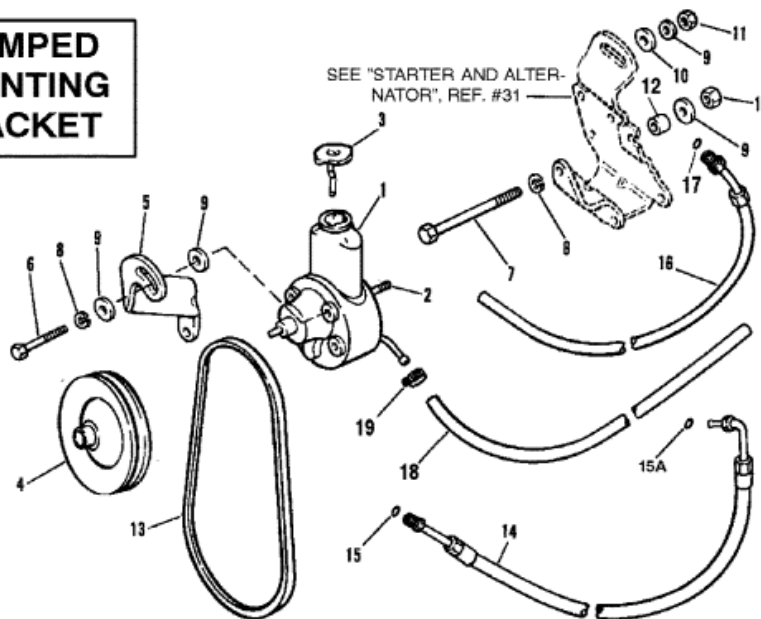

**STAMPED
 MOUNTING
 BRACKET**

Parts List

Ref	Class	Part	Description	Qty	Comment	Footnote
1		16792A 1	POWER STEERING PUMP ASSE	1		
2	16	41877	STUD	2		
3	36	95805	CAP	1		
4		73873A 1	PULLEY	1		
5		15082T	BRACE	1		
6	10	40001192	SCREW	1		
7	10	40001188	SCREW	1		
8	13	40024 8	LOCKWASHER	2		
9	23	72057	SPACER	4		
10	12	28105	WASHER	1		
11	11	90517	NUT	2		
12	23	45353	SPACER	1		
13	57	37619T	V-BELT	1	(52 IN. USE WITH 5-1/2 IN. DIA.	
13	57	816295T	V-BELT	1	(52-1/2 IN. USE WITH 7 IN. DIA.	
14	32	90494	HOSE	1	(FITTINGS ON BOTH ENDS) S/N	
14	32	98629 1	HOSE	1	(JACKSHAFT MODELS) S/N OF1	
15	25	89879	O-RING	1	S/N OF114689 & BELOW	
16	32	98843 39	HOSE	1	(FITTING ON ONE END) S/N OF1	
16	32	98624 1	HOSE	1	(JACKSHAFT MODELS) S/N OF1	
14	32	806222 16	HOSE	1	(FITTINGS ON BOTH ENDS) S/N	
14	32	806222 36	HOSE	1	(JACKSHAFT MODELS) S/N OF1	
15	25	89879	O-RING	1	S/N OF114690 & ABOVE	
15A	25	806232	O-RING	1	S/N OF114690 & ABOVE	
16	32	806221 42	HOSE	1	(FITTING ON ONE END) S/N OF1	
16	32	806221 45	HOSE	1	(JACKSHAFT MODELS) S/N OF1	
17	25	89879	O-RING	1	S/N OF114690 & ABOVE	
18	32	52519 14	HOSE	1		
19	54	815504206	CLAMP	3		