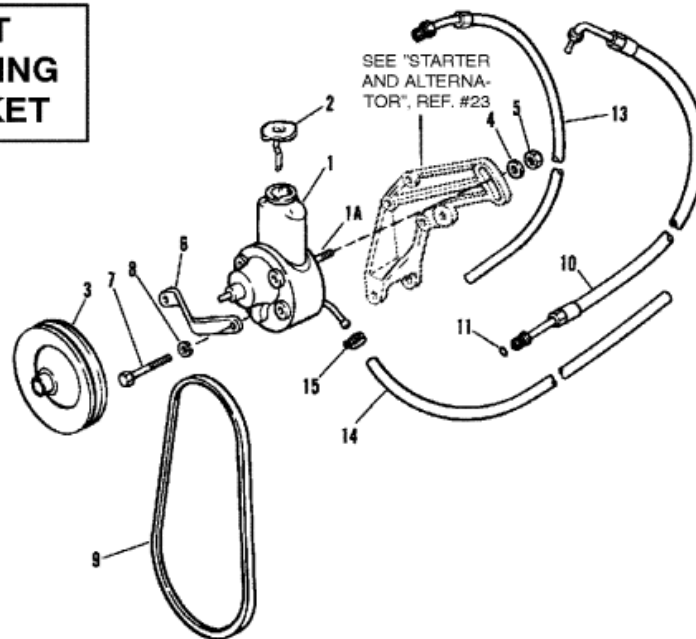

**CAST
MOUNTING
BRACKET**

Parts List

Ref	Class	Part	Description	Qty	Comment	Footnote
1		16792A 1	POWER STEERING PUMP ASSE	1		
1A	16	41877	STUD	1		
2	36	95805	CAP	1		
3		73873A 1	PULLEY	1		
4	12	34567	WASHER (BRACE SLOT)	1		
5	11	90517	NUT	2		
6		98644A 1	BRACE	1		
7	10	40001188	SCREW	1		
8	13	40024 8	LOCKWASHER	1		
9	57	37619T	V-BELT (52 IN.)	1		
10	32	90494	HOSE	1	(FITTINGS ON BOTH ENDS)	
10	32	98629 1	HOSE	1	(JACKSHAFT MODELS)	
11	25	89879	O-RING	1		
13	32	98843 39	HOSE	1	(FITTING ON ONE END)	
13	32	98624 1	HOSE	1	(JACKSHAFT MODELS)	
14	32	52519 14	HOSE	1		
15	54	815504206	CLAMP	3		