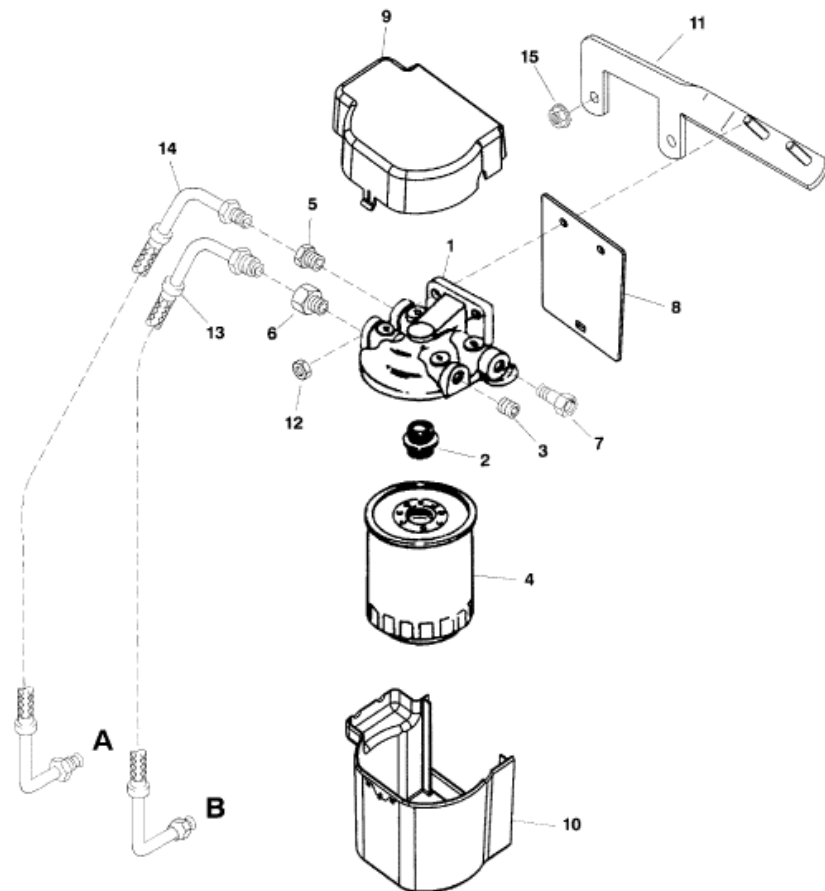

Parts List						
Ref	Class	Part	Description	Qty	Comment	Footnote
1		89876A 3	BASE ASSEMBLY-FUEL FILTER/A	1		
2	22	816133	FITTING	1		
3	22	32561	PLUG-PIPE (1/4 IN.)	1		
4	35	8028930	FUEL FILTER/WATER SEPARATI	1		
5	22	33821	FITTING	1		
6	22	808003	FITTING	1		
7	22	807958	FITTING-INLET	1		
8		807956T	INSULATOR-BACK	1		
9		807806T	INSULATOR-CAP	1		
10		807807T	INSULATOR-BASE	1		
11		807918T	BRACKET-FUEL FILTER BASE	1		
12	11	45592	NUT (5/16-24)	2		
13	32	807953	FUEL LINE-FUEL PUMP TO FILTE	1		
14	32	807954T	FUEL LINE-FUEL REGULATOR T(1		
15	11	860069	NUT (3/8-16)	2		

A = FROM FUEL PRESSURE REGULATOR
 B = TO FUEL PUMP