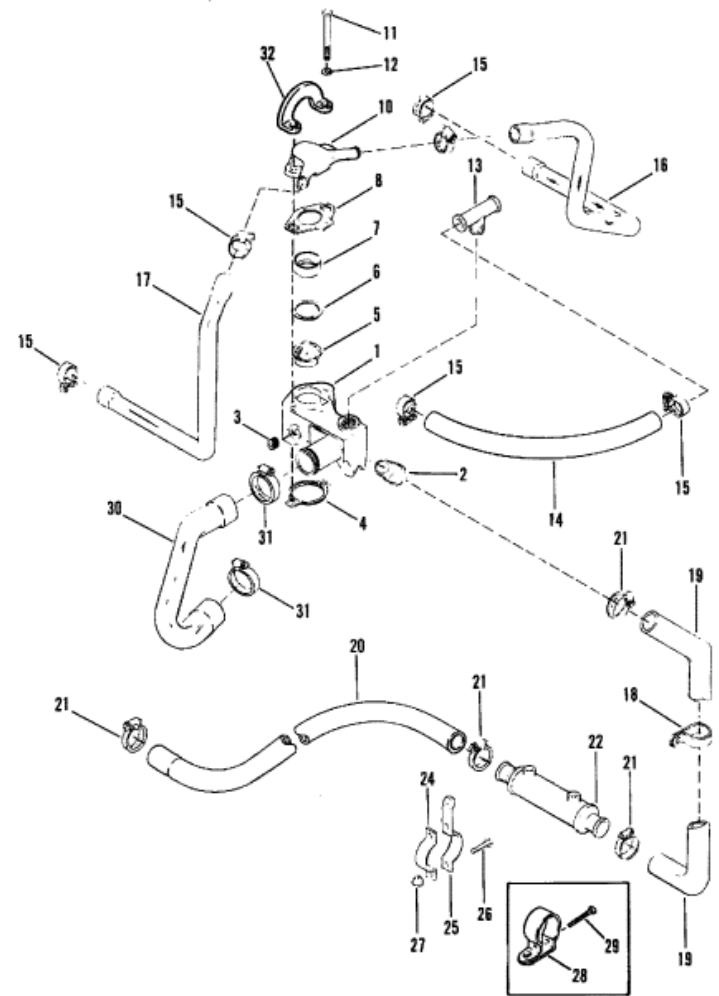

Parts List

Ref	Class	Part	Description	Qty	Comment	Footnote
1		87290A 4	THERMOSTAT HOUSING ASSEM	1		
2	23	47511	SLEEVE	1		
3	22	32803	PIPE PLUG	2		
4	27	53045 1	GASKET	1		4
5		807252 1	THERMOSTAT (140 DEGREES)	1		
6	27	47510	GASKET	1		4
7	23	47508	SLEEVE	1		
8	27	41812	GASKET	1		4
10		47441A 1	COVER	1		
11	10	48130	SCREW (4-1/2 IN.)	2		
12	13	35048	LOCKWASHER	2		
13	22	98477A 2	TEE/VALVE	1		
14	32	33220 70	HOSE	2		
15	54	815504220	CLAMP	AR		3
16	32	16021 1	HOSE (PORT)	1		
17	32	87117 1	HOSE (STARBOARD)	1		
18	54	47715	CLIP	1		
19	32	88794	HOSE	1		
20	32	96246A 4	HOSE	1		
21	54	815504220	CLAMP	4		
22		99356A 2	COOLER	1		
24		56328A 1	BRACKET (SHORT)	1	2 PIECE BRACKET	
25		63820 3	BRACKET (LONG)	1	2 PIECE BRACKET	
26	10	60300	SCREW	2	2 PIECE BRACKET	
27	11	30506	NUT	2	2 PIECE BRACKET	
28		65970T 1	BRACKET	1	1 PIECE BRACKET	
29	10	41408	SCREW	1	1 PIECE BRACKET	
30	32	806825	HOSE	1		
31	54	815504232	CLAMP	2		
32		12552	LIFTING EYE	1		