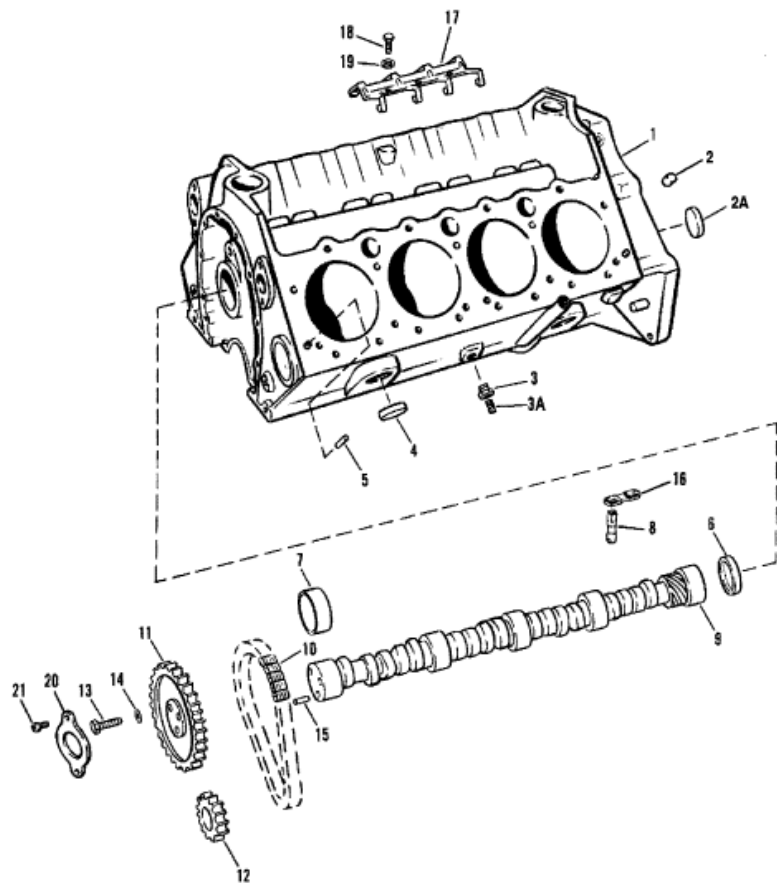

(350MAG/5.7L BRAVO - S/N-0D617328 & UP)

Parts List						
Ref	Class	Part	Description	Qty	Comment	Footnote
1		N.S.S.	CYLINDER BLOCK ASSEMBLY	1	(ORDER REMANUFACTURED L)	2
2	22	48340	PIPE PLUG (1/4 IN.)	3		
2A	19	816565	EXPANSION PLUG (15/32 IN.)	5		
3	22	48556	BUSHING	2		
3A	22	32802	PIPE PLUG	2		
4	19	34270	EXPANSION PLUG (1-5/8 IN. DI.	8		
5	17	35465	DOWEL PIN (5/16 IN. DIA.)	4		
6	22	72640	PLUG	1		
7	23	85674	BEARING UNIT (SET)	1		
8		17340	LIFTER	16		
9	431	811658	CAMSHAFT	1		
10		11985	TIMING CHAIN	1		
11	43	811659	SPROCKET	1		
12	43	42755	SPROCKET	1		
13	10	34505	BOLT (3/4 IN.)	3		
14	12	848136	WASHER	3		
15	17	35312	PIN	1		
16		17341	RESTRICTOR	8		
17		811662	RETAINER	1		
18	10	34500	SCREW	3		
19	12	811664	LOCKWASHER	3		
20		811663	RETAINER	1		
21	10	17343	SCREW	2		
-		807447R	2 REMANUFACTURED MARINE LO	1		
-	27	75611A88	ENGINE OVERHAUL GASKET SE	1		
-	92	91601	1 SEALER-RED RTV (WHERE APPL	1		
-	92	34227	1 PERFECT SEAL (WHERE APPLIC	1		