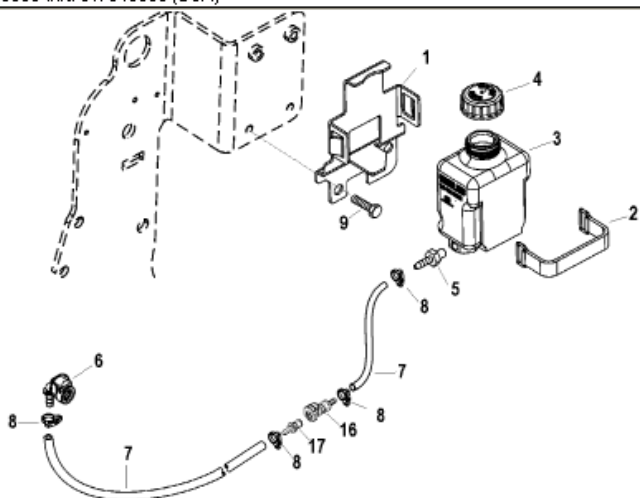

Parts List						
Ref	Class	Part	Description	Qty	Comment	Footnote
1		860065A	1 BRACKET KIT, Lube Monitor Rese	1	(Closed Cooling)	
2		808023T	STRAP, Reservoir Retainer	1		
3		806193A46	LUBE BOTTLE, Lube Monitor	1	(Closed Cooling)	
4	36	806727	1 CAP, Lube Reservoir	1		
5	22	808624	CONNECTOR, Lube Reservoir	1		
6	22	861163	QUICK CONNECTOR, (90 Degree)	1		
7	32	19409	71 HOSE, (54.00 Inches Bulk) (.25 Inc	1		
8	54	41582	5 CLAMP, Nylon, Hose	AR		
9	10	98261	SCREW, (.375-16 x .750)	2		
10		865175T	BRACKET, Lube Monitor Reservoir	1	(Standard Cooling)	
11		806193A47	RESERVOIR, Lube Monitor	1	(Standard Cooling)	
12	36	806727	1 CAP, Lube Reservoir	1		
13	22	85439001	CONNECTOR, Male, Lube Reservoir	1		
14	10	828552	SCREW, (.375-16 x .500)	1		
15	11	826709	8 NUT, (.250-20)	1		
16	22	865379	FITTING, Female	1		
17	22	865191	FITTING, Male	1		