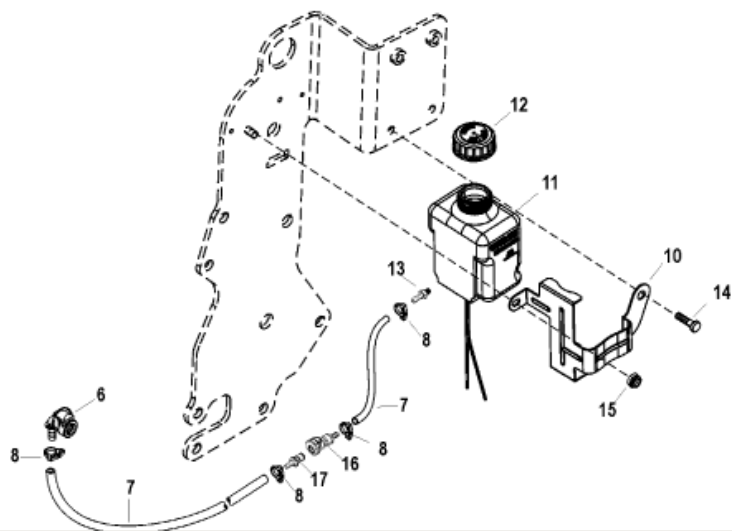

Parts List						
Ref	Class	Part	Description	Qty	Comment	Footnote
1		860065A	1 BRACKET KIT, Lube Monitor Rese	1	(Closed Cooling)	
2		808023T	STRAP, Reservoir Retainer	1		
3		806193A46	LUBE BOTTLE, Lube Monitor	1	(Closed Cooling)	
4	36	806727	1 CAP, Lube Reservoir	1		
5	22	808624	CONNECTOR, Lube Reservoir	1		
6	22	861163	QUICK CONNECTOR, (90 Degree)	1		
7	32	19409	71 HOSE, (54.00 Inches Bulk) (.25 Inc	1		
8	54	41582	5 CLAMP, Nylon, Hose	AR		
9	10	98261	SCREW, (.375-16 x .750)	2		
10		865175T	BRACKET, Lube Monitor Reservoir	1	(Standard Cooling)	
11		806193A47	RESERVOIR, Lube Monitor	1	(Standard Cooling)	
12	36	806727	1 CAP, Lube Reservoir	1		
13	22	85439001	CONNECTOR, Male, Lube Reservoir	1		
14	10	828552	SCREW, (.375-16 x .500)	1		
15	11	826709	8 NUT, (.250-20)	1		
16	22	865379	FITTING, Female	1		
17	22	865191	FITTING, Male	1		