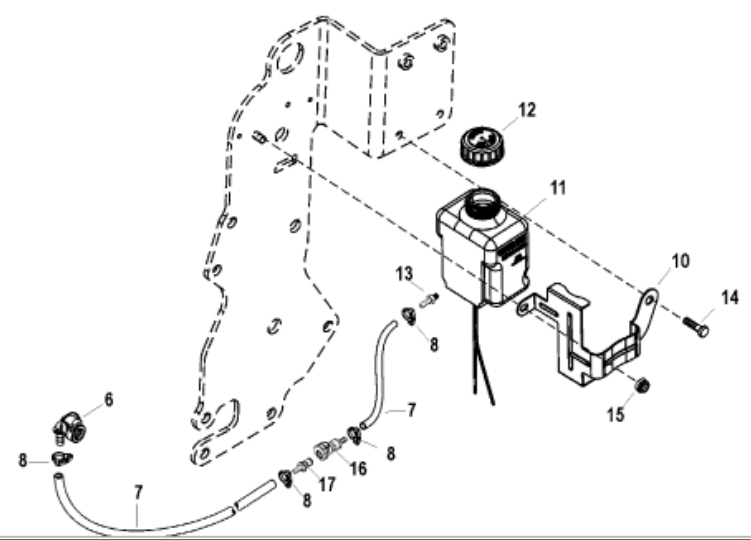

Parts List						
Ref	Class	Part	Description	Qty	Comment	Footnote
1		860065A	BRACKET KIT, Lube Monitor Rese	1	(Closed Cooling)	
2		808023T	STRAP, Reservoir Retainer	1		
3		806193A46	LUBE BOTTLE, Lube Monitor	1	(Closed Cooling)	
4	36	806727	CAP, Lube Reservoir	1		
5	22	808624	CONNECTOR, Lube Reservoir	1		
6	22	861163	QUICK CONNECTOR, (90 Degree)	1		
7	32	19409	HOSE, (54.00 Inches Bulk)	1		
8	54	41582	CLAMP, Nylon, Hose	AF		
9	10	98261	SCREW, (.375-16 x .750)	2		
10		865175T	BRACKET, Lube Monitor Reservoir	1	(Standard Cooling)	
11		806193A47	RESERVOIR, Lube Monitor	1	(Standard Cooling)	
12	36	806727	CAP, Lube Reservoir	1		
13	22	85439001	CONNECTOR, Male, Lube Reservoir	1		
14	10	828552	SCREW, (.375-16 x .500)	1		
15	11	826709	NUT, (.250-20)	1		
16	22	865379	FITTING, Female	1		
17	22	865191	FITTING, Male	1		