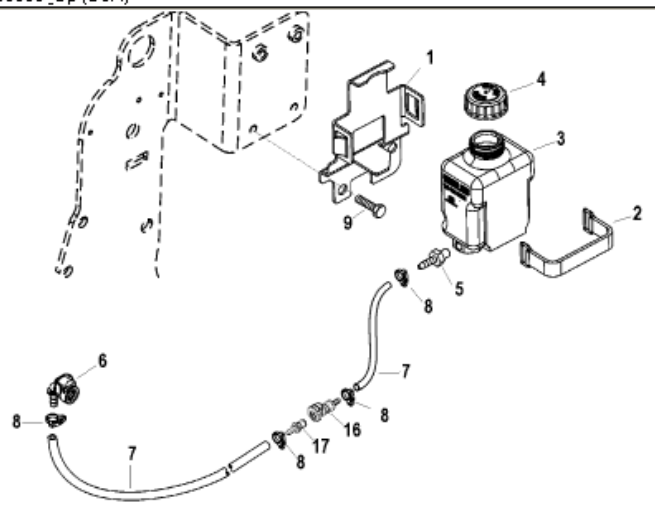

Parts List						
Ref	Class	Part	Description	Qty	Comment	Footnote
1		860065A	BRACKET KIT, Lube Monitor Rese	1	(Closed Cooling)	
2		808023T	STRAP, Reservoir Retainer	1		
3		806193A46	LUBE BOTTLE, Lube Monitor	1	(Closed Cooling)	
4	36	806727	CAP, Lube Reservoir	1		
5	22	808624	CONNECTOR, Lube Reservoir	1		
6	22	861163	QUICK CONNECTOR, (90 Degree)	1		
7	32	19409	HOSE, (54.00 Inches Bulk)	1		
8	54	41582	CLAMP, Nylon, Hose	AF		
9	10	98261	SCREW, (.375-16 x .750)	2		
10		865175T	BRACKET, Lube Monitor Reservoir	1	(Standard Cooling)	
11		806193A47	RESERVOIR, Lube Monitor	1	(Standard Cooling)	
12	36	806727	CAP, Lube Reservoir	1		
13	22	85439001	CONNECTOR, Male, Lube Reservoir	1		
14	10	828552	SCREW, (.375-16 x .500)	1		
15	11	826709	NUT, (.250-20)	1		
16	22	865379	FITTING, Female	1		
17	22	865191	FITTING, Male	1		