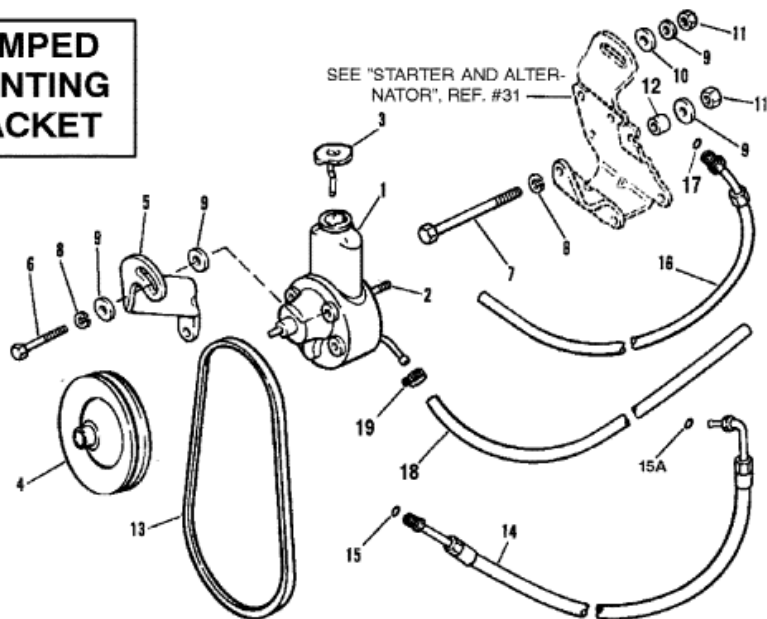

**STAMPED
 MOUNTING
 BRACKET**

Parts List

Ref	Class	Part	Description	Qty	Comment	Footnote
1		16792A 1	POWER STEERING PUMP ASSE	1		
2	16	41877	STUD	2		
3	36	95805	CAP	1		
4		73873A 1	PULLEY	1		
5		15082T	BRACE	1		
6	10	40001192	SCREW	1		
7	10	40001188	SCREW	1		
8	13	40024 8	LOCKWASHER	2		
9	23	72057	SPACER	4		
10	12	28105	WASHER	1		
11	11	90517	NUT	2		
12	23	45353	SPACER	1		
13	57	37619T	V-BELT	1	(52 IN. USE WITH 5-1/2 IN. DIA.	
13	57	816295T	V-BELT	1	(52-1/2 IN. USE WITH 7 IN. DIA.	
14	32	90494	HOSE	1	(FITTINGS ON BOTH ENDS) S/N	
14	32	98629 1	HOSE	1	(JACKSHAFT MODELS) S/N OF1	
15	25	89879	O-RING	1	S/N OF114689 & BELOW	
16	32	98843 39	HOSE	1	(FITTING ON ONE END) S/N OF1	
16	32	98624 1	HOSE	1	(JACKSHAFT MODELS) S/N OF1	
14	32	806222 16	HOSE	1	(FITTINGS ON BOTH ENDS) S/N	
14	32	806222 36	HOSE	1	(JACKSHAFT MODELS) S/N OF1	
15	25	89879	O-RING	1	S/N OF114690 & ABOVE	
15A	25	806232	O-RING	1	S/N OF114690 & ABOVE	
16	32	806221 42	HOSE	1	(FITTING ON ONE END) S/N OF1	
16	32	806221 45	HOSE	1	(JACKSHAFT MODELS) S/N OF1	
17	25	89879	O-RING	1	S/N OF114690 & ABOVE	
18	32	52519 14	HOSE	1		
19	54	815504206	CLAMP	3		