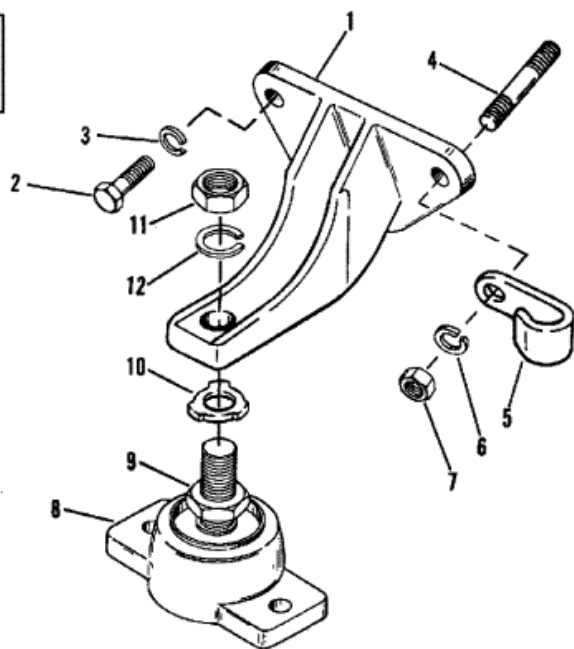

**CAST  
BRACKET**

**Parts List**

| Ref | Class | Part      | Description              | Qty | Comment                    | Footnote |
|-----|-------|-----------|--------------------------|-----|----------------------------|----------|
| 1   |       | 79550A 1  | MOUNTING BRACKET (FRONT) | 2   |                            |          |
| 2   | 10    | 68101     | SCREW                    | 3   | PORT                       |          |
| 3   | 13    | 35048     | LOCKWASHER               | 3   | PORT                       |          |
| 2   | 10    | 68101     | SCREW                    | 2   | STARBOARD                  |          |
| 3   | 13    | 35048     | LOCKWASHER               | 2   | STARBOARD                  |          |
| 4   | 16    | 64066     | STUD                     | 1   | STARBOARD                  |          |
| 5   | 54    | 78945     | CLIP                     | 1   | STARBOARD                  |          |
| 6   | 13    | 35048     | LOCKWASHER               | 1   | STARBOARD                  |          |
| 7   | 11    | 32219     | NUT                      | 1   | STARBOARD                  |          |
| 8   |       | 66284A 2  | BASE ASSEMBLY            | 2   | 305 C.I.D./350 C.I.D.      |          |
| 9   | 11    | 20739     | JAM NUT                  | 2   | 305 C.I.D./350 C.I.D.      |          |
| 10  | 14    | 12657     | TAB WASHER               | 2   | 305 C.I.D./350 C.I.D.      |          |
| 11  | 11    | 20739     | NUT                      | 2   | 305 C.I.D./350 C.I.D.      |          |
| 12  | 13    | 68102     | LOCKWASHER               | 2   | 305 C.I.D./350 C.I.D.      |          |
| 8   |       | 814263A 1 | BASE ASSEMBLY            | 2   | 5.7L BRAVO/350 MAGNUM 5.0L |          |
| 9   | 11    | 816331    | JAM NUT                  | 2   | 5.7L BRAVO/350 MAGNUM 5.0L |          |
| 10  | 14    | 12657     | TAB WASHER               | 2   | 5.7L BRAVO/350 MAGNUM 5.0L |          |
| 11  | 11    | 49252     | NUT                      | 2   | 5.7L BRAVO/350 MAGNUM 5.0L |          |
| 12  | 13    | 68102     | LOCKWASHER               | 2   | 5.7L BRAVO/350 MAGNUM 5.0L |          |