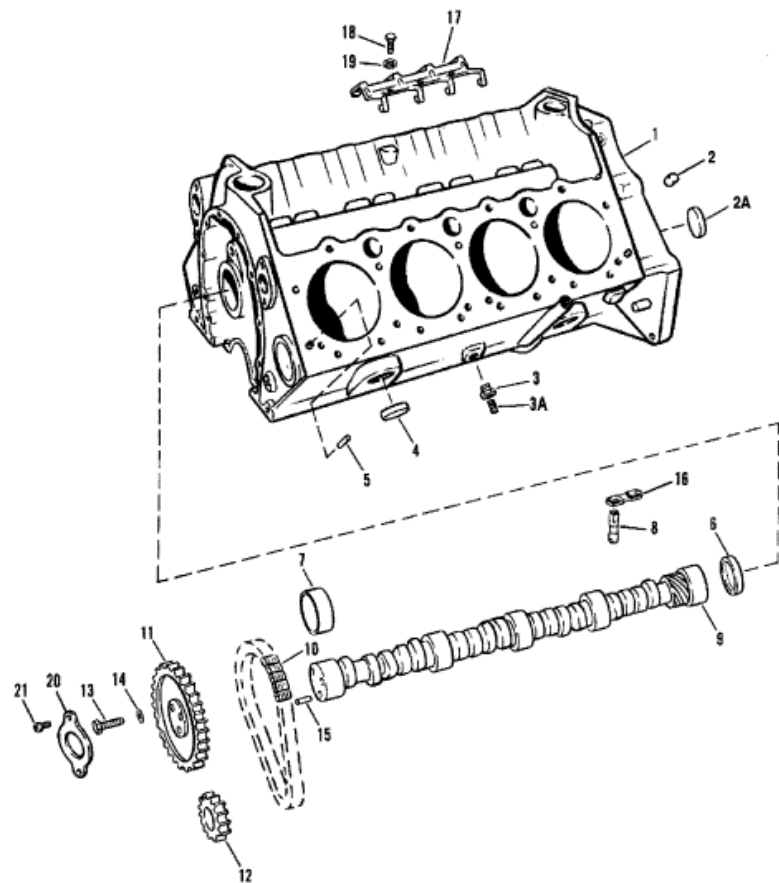

(350MAG/5.7L BRAVO - S/N-0D617328 & UP)

Parts List						
Ref	Class	Part	Description	Qty	Comment	Footnote
1		N.S.S.	CYLINDER BLOCK ASSEMBLY	1	(ORDER REMANUFACTURED L)	2
2	22	48340	PIPE PLUG (1/4 IN.)	3		
2A	19	816565	EXPANSION PLUG (15/32 IN.)	5		
3	22	48556	BUSHING	2		
3A	22	32802	PIPE PLUG	2		
4	19	34270	EXPANSION PLUG (1-5/8 IN. DI.)	8		
5	17	35465	DOWEL PIN (5/16 IN. DIA.)	4		
6	22	72640	PLUG	1		
7	23	85674	BEARING UNIT (SET)	1		
8		17340	LIFTER	16		
9	431	811658	CAMSHAFT	1		
10		11985	TIMING CHAIN	1		
11	43	811659	SPROCKET	1		
12	43	42755	SPROCKET	1		
13	10	34505	BOLT (3/4 IN.)	3		
14	12	848136	WASHER	3		
15	17	35312	PIN	1		
16		17341	RESTRICTOR	8		
17		811662	RETAINER	1		
18	10	34500	SCREW	3		
19	12	811664	LOCKWASHER	3		
20		811663	RETAINER	1		
21	10	17343	SCREW	2		
-		807447R	2 REMANUFACTURED MARINE LO	1		
-	27	75611A88	ENGINE OVERHAUL GASKET SE	1		
-	92	91601	1 SEALER-RED RTV (WHERE APPL)	1		
-	92	34227	1 PERFECT SEAL (WHERE APPLIC)	1		