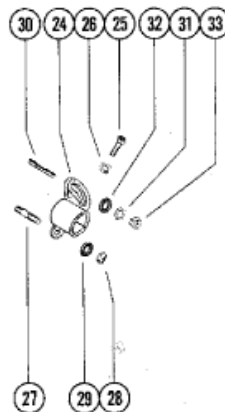

BREAKDOWN OF WATER PUMP

Parts List

Ref	Class	Part	Description	Qty	Comment	Footnote
1	46	72774A11	WATER PUMP ASSEMBLY	1		
1A	46	72774	BODY, WATER PUMP 1	1		
2		87631	COVER, WATER PUMP	1		
3	10	63328	SCREW, COVER TO BODY (3")	5		
4	12	20084	WASHER, COVER SCREW	5		
5	27	72779	GASKET, COVER TO OUTER W	1		
6		72777	WARE PLATE	1		
7	27	72780	GASKET, BODY TO WEAR PLA	2		
8	47	59362A 1	IMPELLER ASSEMBLY	1		
9	19	59504	PLUG, IMPELLER	1		
10	28	56662	KEY, IMPELLER DRIVE	1		
11		72778	WEAR PLATE	1		
12	25	37340	"O" RING, PUMP HOUSING TO	1		
13	46	71497A 2	PUMP HOUSING	1		
14	26	23300	OIL SEAL, WATER PUMP SH/	2		
15	30	72961	BALL BEARING, WATER PUM	2		
16		59501	SHAFT, WATER PUMP	1		
17	53	23720	RING, SNAP - BALL BEARING	1		
18	26	72785	OIL SEAL, WATER PUMP SH/	1		
19		47530	HUB, WATER PUMP PULLYE	1		
20		73798	PULLEY, WATER PUMP	1		
21		58265	CLAMPING RING, PUMP PULLEY	1		
22	10	47277	SCREW, PULLEY TO WATER PU	4		
23	13	39107	LOCKWASHER, WATER PUMP P	4		
24		78010	BRACKET, WATER PUMP	1		
25	10	34354	SCREW, WATER PUMP CRACKE	1		
26	13	35048	LOCKWASHER, WATER PUMP B	1		
27	16	57932	STUD, WATER PUMP BRACKET	1		
28	11	23161	LOCK NUT, WATER PUMP BRAC	1		
29	12	20553	WASHER, WATER PUMP BRACK	1		
30	16	57932	STUD, WATER PUMP BRACKET	1		
31	13	35048	LOCKWASHER, ADJUSTING BRA	1		
32	12	34714	WASHER, ADJUSTING BRACKET	1		
33	11	24883	NUT, ADJUSTING BRACKET STU	1		
34	57	74271	BELT, WATER PUMP	1		
35	22	32802	PLUG, PIPE (FOR WATER PUMP	1		
36	32	78108	HOSE, MOLDED - WATER PUMP	1		
37	54	32780	CLAMP, HOSE ATTACHING	2		