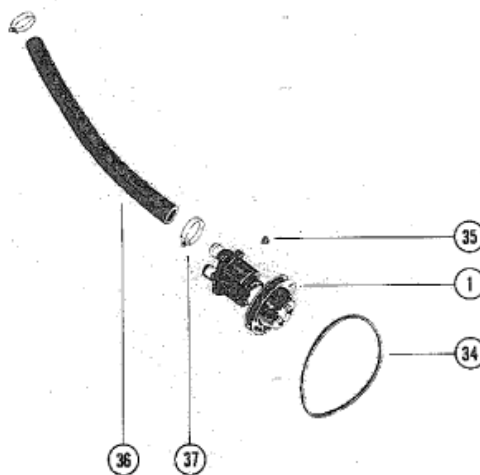

BREAKDOWN OF WATER PUMP

Parts List

Ref	Class	Part	Description	Qty	Comment	Footnote
1	46	72774A11	WATER PUMP ASSEMBLY	1		
1A	46	72774	BODY, WATER PUMP 1	1		
2		87631	COVER, WATER PUMP	1		
3	10	63328	SCREW, COVER TO BODY (3")	5		
4	12	20084	WASHER, COVER SCREW	5		
5	27	72779	GASKET, COVER TO OUTER W	1		
6		72777	WARE PLATE	1		
7	27	72780	GASKET, BODY TO WEAR PLA	2		
8	47	59362A 1	IMPELLER ASSEMBLY	1		
9	19	59504	PLUG, IMPELLER	1		
10	28	56662	KEY, IMPELLER DRIVE	1		
11		72778	WEAR PLATE	1		
12	25	37340	"O" RING, PUMP HOUSING TO	1		
13	46	71497A 2	PUMP HOUSING	1		
14	26	23300	OIL SEAL, WATER PUMP SH/	2		
15	30	72961	BALL BEARING, WATER PUM	2		
16		59501	SHAFT, WATER PUMP	1		
17	53	23720	RING, SNAP - BALL BEARING	1		
18	26	72785	OIL SEAL, WATER PUMP SH/	1		
19		47530	HUB, WATER PUMP PULLYE	1		
20		73798	PULLEY, WATER PUMP	1		
21		58265	CLAMPING RING, PUMP PULLEY	1		
22	10	47277	SCREW, PULLEY TO WATER PU	4		
23	13	39107	LOCKWASHER, WATER PUMP P	4		
24		78010	BRACKET, WATER PUMP	1		
25	10	34354	SCREW, WATER PUMP CRACKE	1		
26	13	35048	LOCKWASHER, WATER PUMP B	1		
27	16	57932	STUD, WATER PUMP BRACKET	1		
28	11	23161	LOCK NUT, WATER PUMP BRAC	1		
29	12	20553	WASHER, WATER PUMP BRACK	1		
30	16	57932	STUD, WATER PUMP BRACKET	1		
31	13	35048	LOCKWASHER, ADJUSTING BRA	1		
32	12	34714	WASHER, ADJUSTING BRACKET	1		
33	11	24883	NUT, ADJUSTING BRACKET STU	1		
34	57	74271	BELT, WATER PUMP	1		
35	22	32802	PLUG, PIPE (FOR WATER PUMP	1		
36	32	78108	HOSE, MOLDED - WATER PUMP	1		
37	54	32780	CLAMP, HOSE ATTACHING	2		