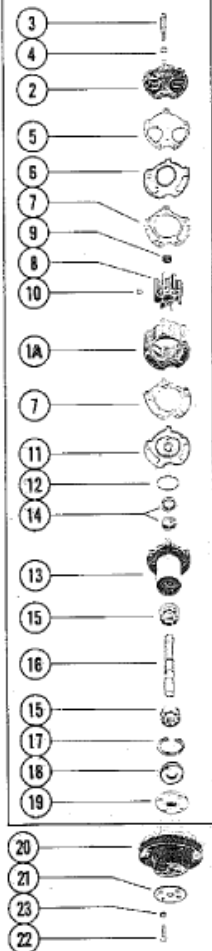

BREAKDOWN OF WATER PUMP

Parts List

Ref	Class	Part	Description	Qty	Comment	Footnote
1	46	72774A11	WATER PUMP ASSEMBLY	1		
1A	46	72774	BODY, WATER PUMP 1	1		
2		87631	COVER, WATER PUMP	1		
3	10	63328	SCREW, COVER TO BODY (3")	5		
4	12	20084	WASHER, COVER SCREW	5		
5	27	72779	GASKET, COVER TO OUTER W	1		
6		72777	WARE PLATE	1		
7	27	72780	GASKET, BODY TO WEAR PLA	2		
8	47	59362A 1	IMPELLER ASSEMBLY	1		
9	19	59504	PLUG, IMPELLER	1		
10	28	56662	KEY, IMPELLER DRIVE	1		
11		72778	WEAR PLATE	1		
12	25	37340	"O" RING, PUMP HOUSING TO	1		
13	46	71497A 2	PUMP HOUSING	1		
14	26	23300	OIL SEAL, WATER PUMP SH/	2		
15	30	72961	BALL BEARING, WATER PUM	2		
16		59501	SHAFT, WATER PUMP	1		
17	53	23720	RING, SNAP - BALL BEARING	1		
18	26	72785	OIL SEAL, WATER PUMP SH/	1		
19		47530	HUB, WATER PUMP PULLYE	1		
20		73798	PULLEY, WATER PUMP	1		
21		58265	CLAMPING RING, PUMP PULLEY	1		
22	10	47277	SCREW, PULLEY TO WATER PU	4		
23	13	39107	LOCKWASHER, WATER PUMP P	4		
24		78010	BRACKET, WATER PUMP	1		
25	10	34354	SCREW, WATER PUMP CRACKE	1		
26	13	35048	LOCKWASHER, WATER PUMP B	1		
27	16	57932	STUD, WATER PUMP BRACKET	1		
28	11	23161	LOCK NUT, WATER PUMP BRAC	1		
29	12	20553	WASHER, WATER PUMP BRACK	1		
30	16	57932	STUD, WATER PUMP BRACKET	1		
31	13	35048	LOCKWASHER, ADJUSTING BRA	1		
32	12	34714	WASHER, ADJUSTING BRACKET	1		
33	11	24883	NUT, ADJUSTING BRACKET STU	1		
34	57	74271	BELT, WATER PUMP	1		
35	22	32802	PLUG, PIPE (FOR WATER PUMP	1		
36	32	78108	HOSE, MOLDED - WATER PUMP	1		
37	54	32780	CLAMP, HOSE ATTACHING	2		