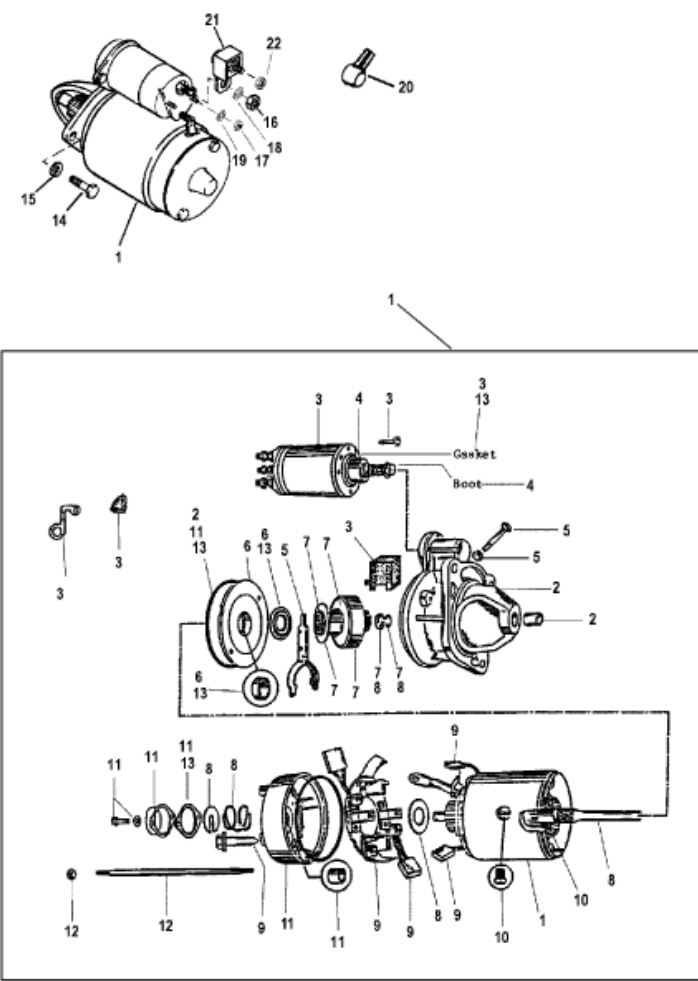

Parts List

Ref	Class	Part	Description	Qty	Comment	Footnote
1	50	808011A 1	STARTER ASSEMBLY	1		
2		850401	DRIVE HOUSING	1		
3	89	850408	SOLENOID	1		
4		NSS	NOT SOLD SEPARATE, Plunger	1		2
5		NSS	NOT SOLD SEPARATE, Shift Le	1		2
6		NSS	NOT SOLD SEPARATE, Center E	1		2
7		850402	DRIVE KIT	1		
8		NSS	NOT SOLD SEPARATE, Armatur	1		2
9		850404	HOLDER KIT	1		
10		NSS	NOT SOLD SEPARATE, Field Cc	1		2
11		NSS	NOT SOLD SEPARATE, C.E. Fre	1		2
12	10	850407	BOLT	2		
13		NSS	NOT SOLD SEPARATE, Sealing	1		2
14	10	47462	SCREW, (.437-14 x 1.250)	2		
15	13	32993	LOCKWASHER, (.437)	2		
16	11	15874	NUT, (M10)	1		
17	11	40021	NUT, (M5)	1		
18	13	32993	LOCKWASHER, (.437)	1		
19	13	26996	LOCKWASHER, (#10)	1		
20	85	79695	BOOT, Insulator (Black)	1		
21	88	79023A91	FUSE ASSEMBLY, (90 Ampere)	1		
22	11	826711	NUT, (.250-28)	1		