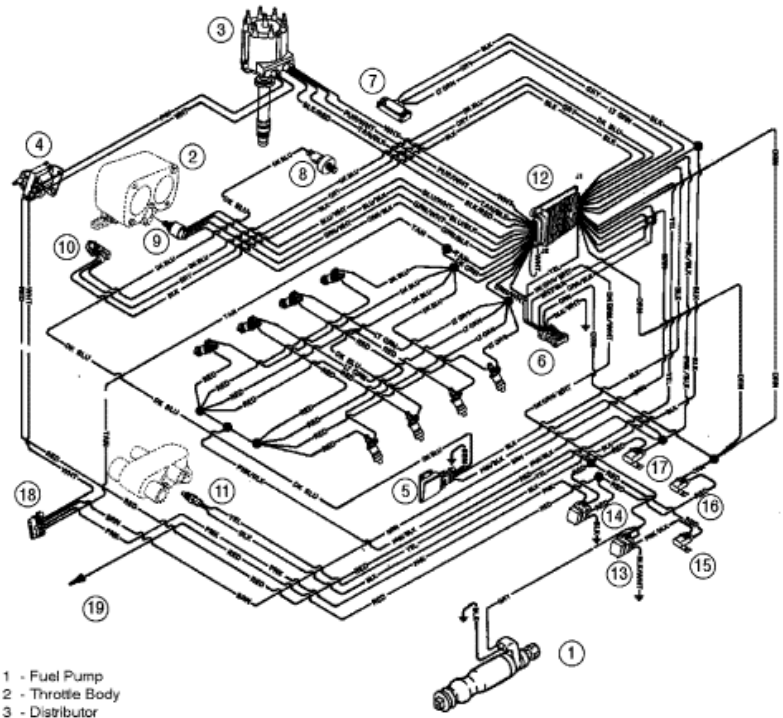

Parts List

Ref	Class	Part	Description	Qty	Comment	Footnote
-	84	860226A 2	WIRING HARNESS-ENGINE	1		

- 1 - Fuel Pump
- 2 - Throttle Body
- 3 - Distributor
- 4 - Coil
- 5 - Electronic Spark Control (KS) Module
- 6 - Data Link Connector (DLC)
- 7 - Manifold Absolute Pressure (MAP) Sensor
- 8 - Knock Sensor
- 9 - Idle Air Control (IAC)
- 10 - Throttle Position (TP) Sensor
- 11 - Engine Coolant Temperature (ECT) Sensor
- 12 - Electronic Control Module (ECM)
- 13 - Fuel Pump Relay
- 14 - Ignition/System Relay
- 15 - Fuse (15 Amp) Fuel Pump
- 16 - Fuse (15 Amp) ECM/DLC/Battery
- 17 - Fuse (10 Amp) ECM/Injector/Ignition/Knock Module
- 18 - Harness Connector To Starting/Charging Harness
- 19 - Positive (+) Power Wire To Engine Circuit Breaker