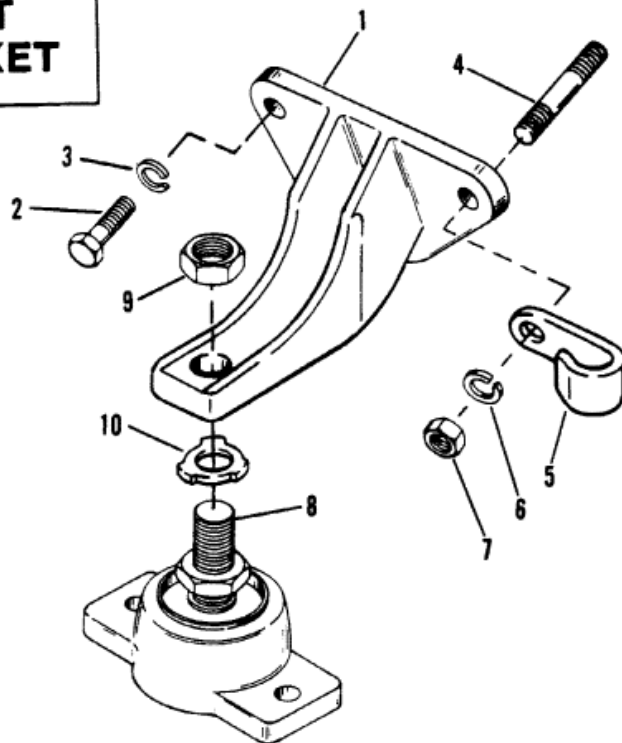

**CAST  
BRACKET**

Parts List						
Ref	Class	Part	Description	Qty	Comment	Footnote
1		79550A 1	BRACKET, MOUNTING - ENGINE	2		
2	10	68101	SCREW, MOUNTING BRACKET T	2	PORT	
3	13	35048	LOCKWASHER, MOUNTING BRA	2	PORT	
2	10	32132	SCREW, MOUNTING BRACKET T	1	PORT	
3	12	46132	WASHER, MOUNTING BRACKET	1	PORT	
2	10	68101	SCREW, MOUNTING BRACKET T	2	STARBOARD	
3	13	35048	LOCKWASHER, MOUNTING BRA	2	STARBOARD	
4	16	64066	STUD, MOUNTING BRACKET TO	1	STARBOARD	
5	54	78945	CLIP, WIRING HARNESS	1	STARBOARD	
6	13	35048	LOCKWASHER, MOUNTING BRA	1	STARBOARD	
7	11	32219	NUT, MOUNTING BRACKET STU	1	STARBOARD	
8		814263A 1	BASE, ENGINE MOUNT	2		
9	11	49252	NUT, JAM - ENGINE MOUNT BA	4		
10	14	12657	TAB WASHER	2		