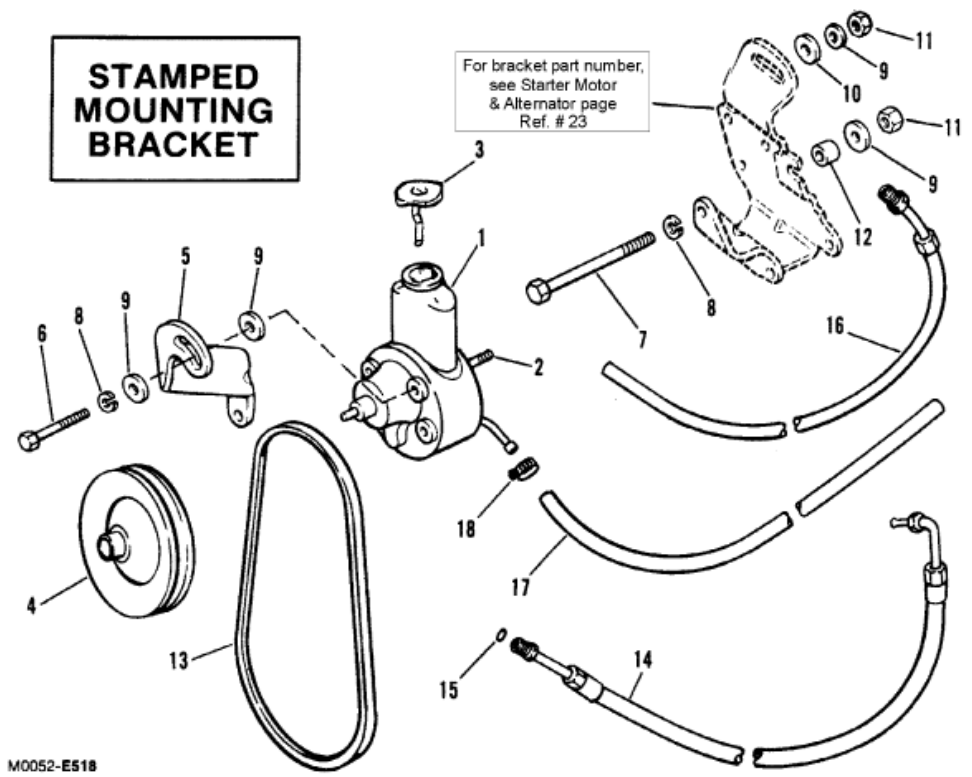

**STAMPED
 MOUNTING
 BRACKET**

For bracket part number,
 see Starter Motor
 & Alternator page
 Ref. # 23

MO052-E518

Parts List

Ref	Class	Part	Description	Qty	Comment	Footnote
1		16792A 1	PUMP ASSEMBLY, POWER STEE	1		
2	16	41877	STUD, POWER STEERING PUM	2		
3	36	95805	CAP, POWER STEERING PUMF	1		
4		73873A 1	PULLEY, POWER STEERING PI	1		
5		15082T	BRACE, PUMP	1		
6	10	40001192	SCREW, PUMP BRACE	1		
7	10	40001188	SCREW, PUMP TO BRACKET	1		
8	13	40024 8	LOCKWASHER	2		
9	23	72057	SPACER, PUMP SCREW	4		
10	12	28105	WASHER, PUMP STUD	1		
11	11	90517	NUT, MOUNTING STUD	2		
12	23	45353	SPACER, PUMP SCREW	1		
13	57	37619T	V-BELT (USE WITH 5-1/2" DIA. w	1		
13	57	816295T	V-BELT (USE WITH 7" DIA. WATE	1		
14	32	90494	HOSE, PRESSURE (FITTINGS ON	1		
15	25	89879	"O" RING, PRESSURE HOSES I	1		
16	32	98843 39	HOSE, RETURN (FITTINGS ON O	1		
17	32	52519 14	HOSE, PUMP TO OIL COOLER	1		
18	54	35830	CLAMP, HOSE ATTACHING	3		