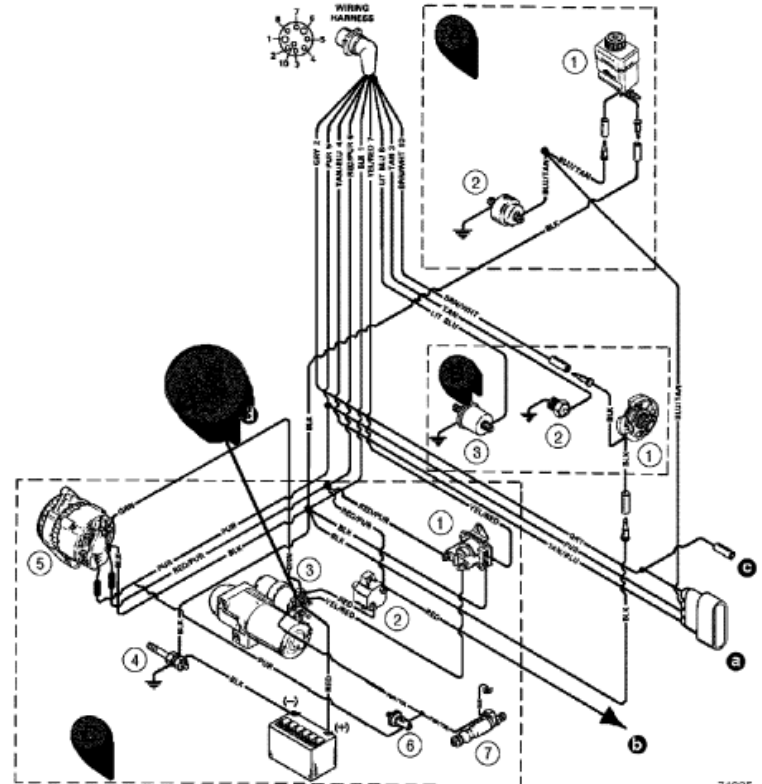

Parts List

Ref	Class	Part	Description	Qty	Comment	Footnote
-	84	860223A 2	WIRING HARNESS, Engine	1	SN# 0L012009 THRU 0L359999	
-	84	861819T 1	WIRING HARNESS, Engine	1	SN# 0L360000 THRU 0L618999	
-	84	862179T 1	WIRING HARNESS, Engine	1	SN# 0L619000 & Up	

- A- Audio Warning System**
 1 - Drive Unit Oil Level
 2 - Oil Pressure Switch
- B- Instrumentation System**
 1 - Trim Sender
 2 - Water Temperature Sender
 3 - Oil Pressure Sender
- C- Charging and Starting System**
 1 - Starter Slave Solenoid
 2 - Circuit Breaker
 3 - Starter
 4 - Ground Stud
 5 - Alternator
 6 - Oil Pressure Cut-Off Switch
 7 - Fuel Pump
- a - Harness Connector to EFI System Harness
 b - Positive (+) Power Wire to EFI System Harness
 c - Auxiliary Tachometer Lead
 d -90 Amp Fuse (DO NOT Remove)