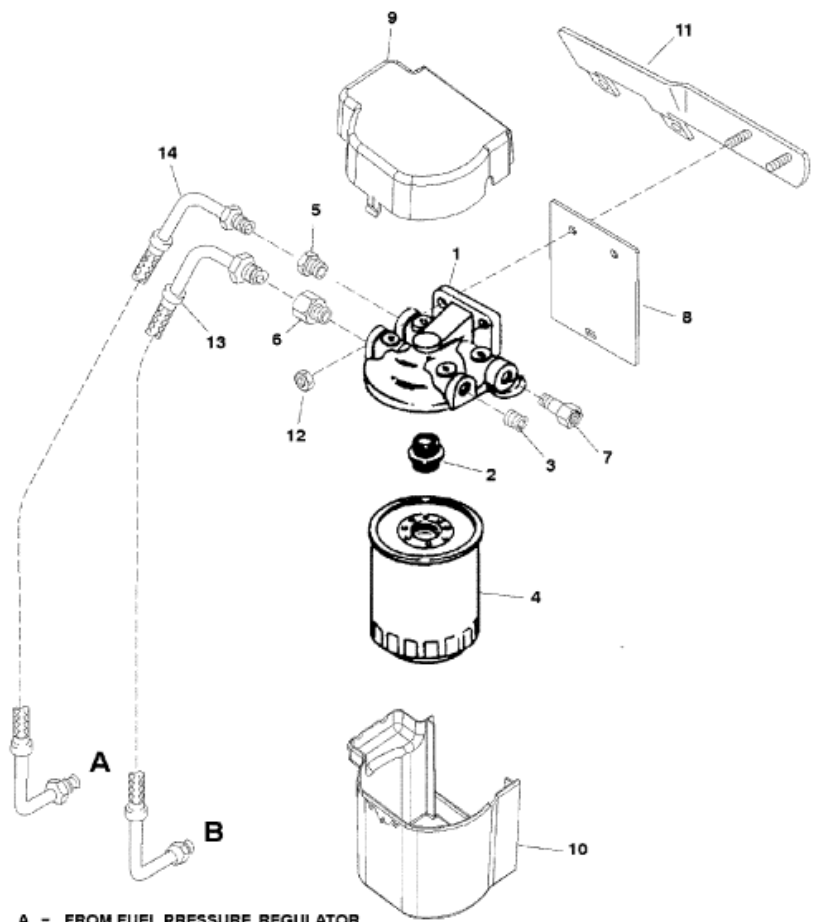

Parts List						
Ref	Class	Part	Description	Qty	Comment	Footnote
1		89876A	3 BASE ASSEMBLY, Fuel Filter/Water	1		
2	22	816133	FITTING	1		
3	22	32561	PLUG, Pipe (.250-18 Allen Head)	1		
4	35	807172	FUEL FILTER, Fuel/Water Separat	1		
5	22	33821	CONNECTOR	1		
6	22	808003	CONNECTOR	1		
7	22	807958	FITTING	1		
8		807956T	INSULATOR, Back	1		
9		807806T	INSULATOR, Cap	1		
10		807807T	INSULATOR, Base	1		
11		807918T	BRACKET, Fuel Filter Base	1		
12	11	35814	NUT, (.312-24)	2		
13	32	807953	FUEL LINE ASSEMBLY	1		
14	32	807954T	HOSE ASSEMBLY, Fuel Regulator	1		

A = FROM FUEL PRESSURE REGULATOR
 B = TO FUEL PUMP